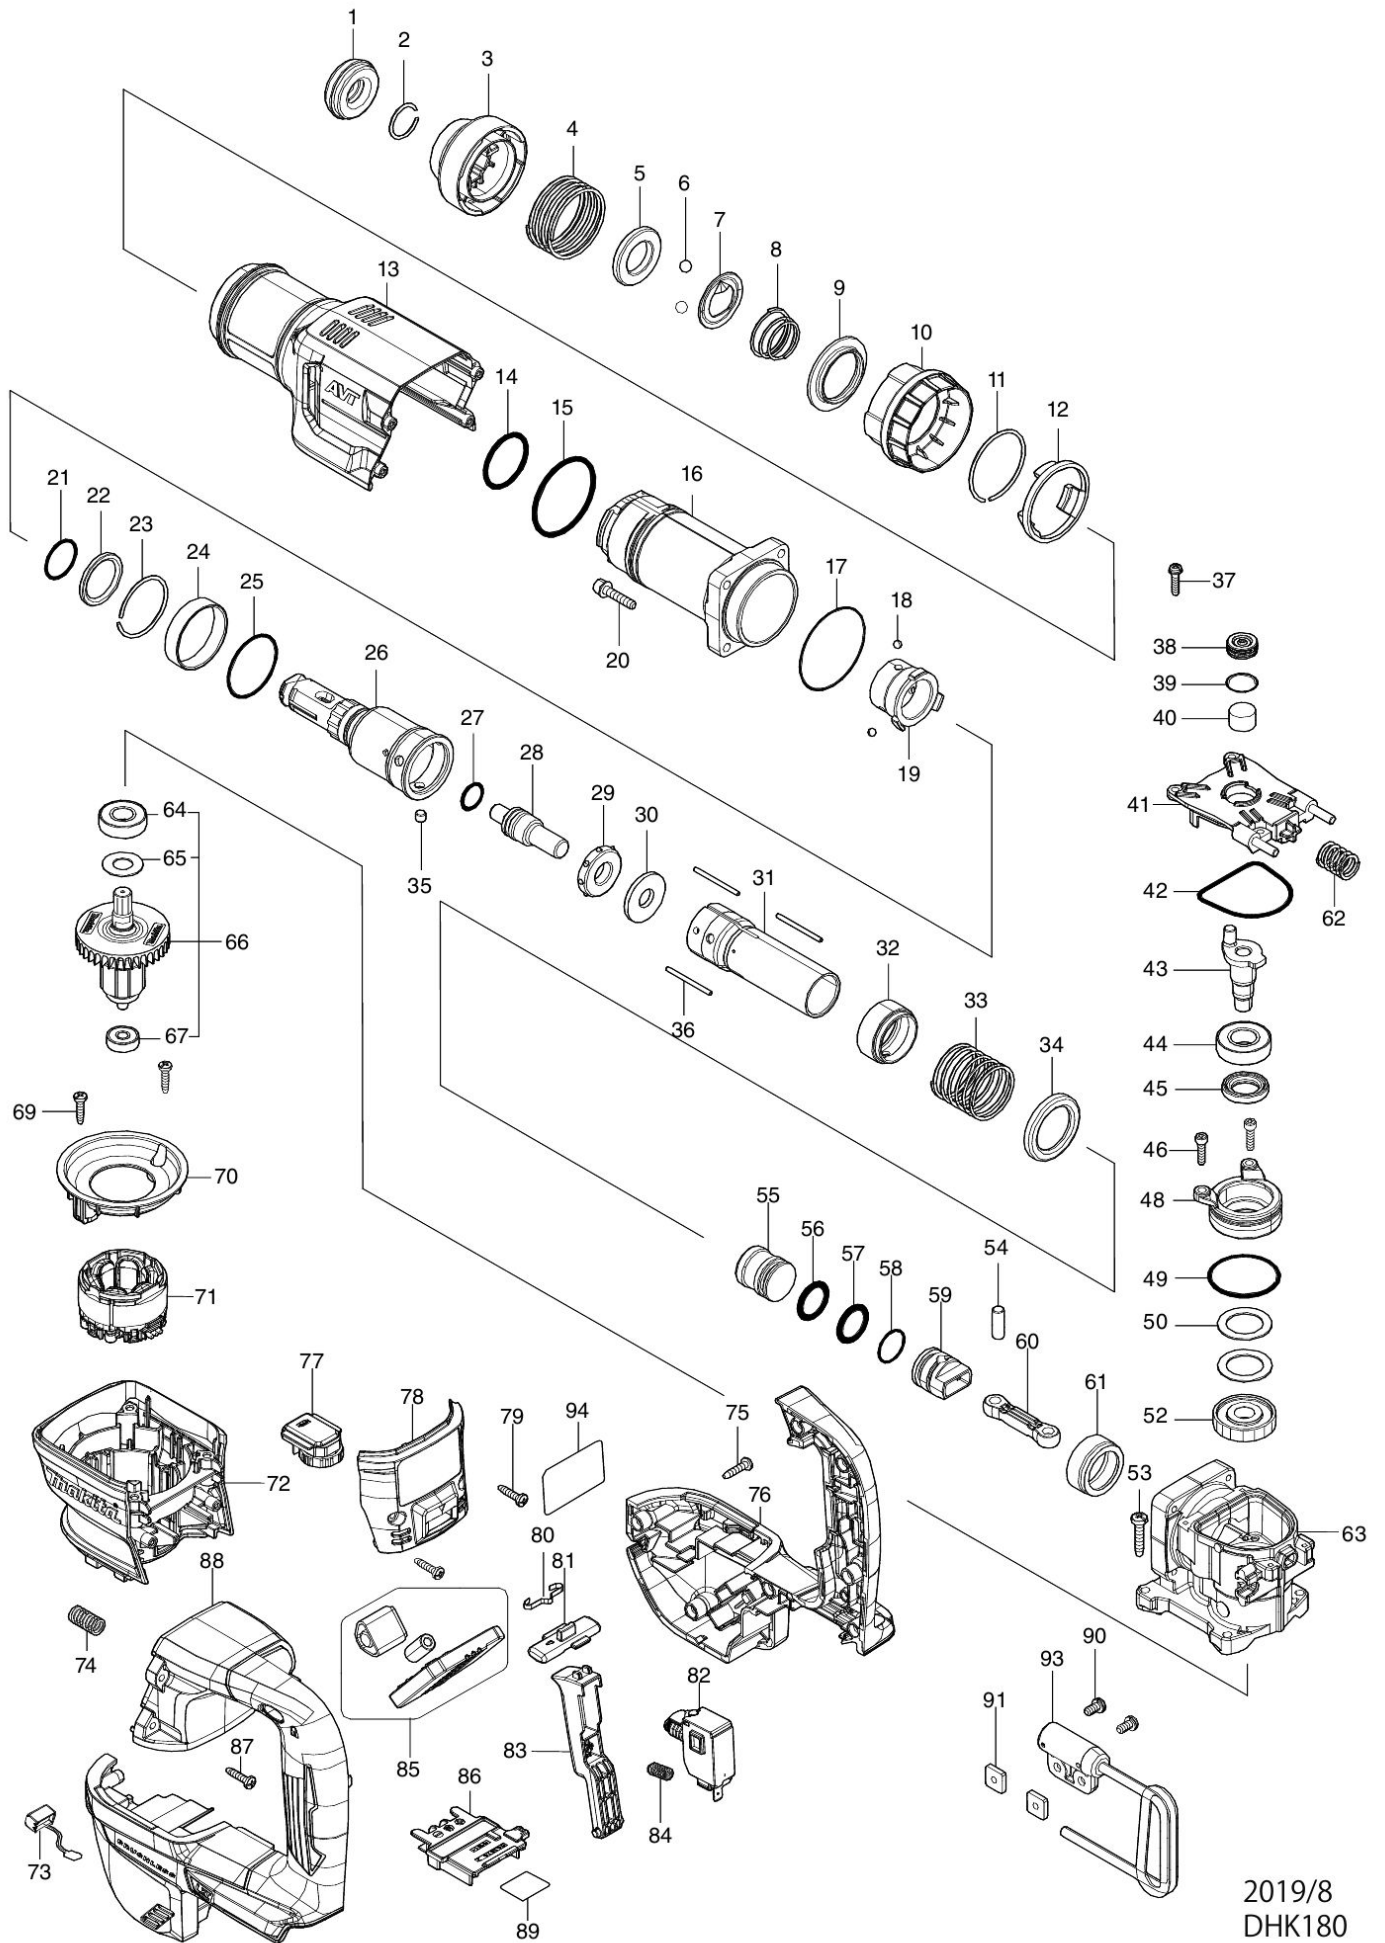

Partdrawing for DHK180ZJ - Schrafer 18V

2019/8
DHK180