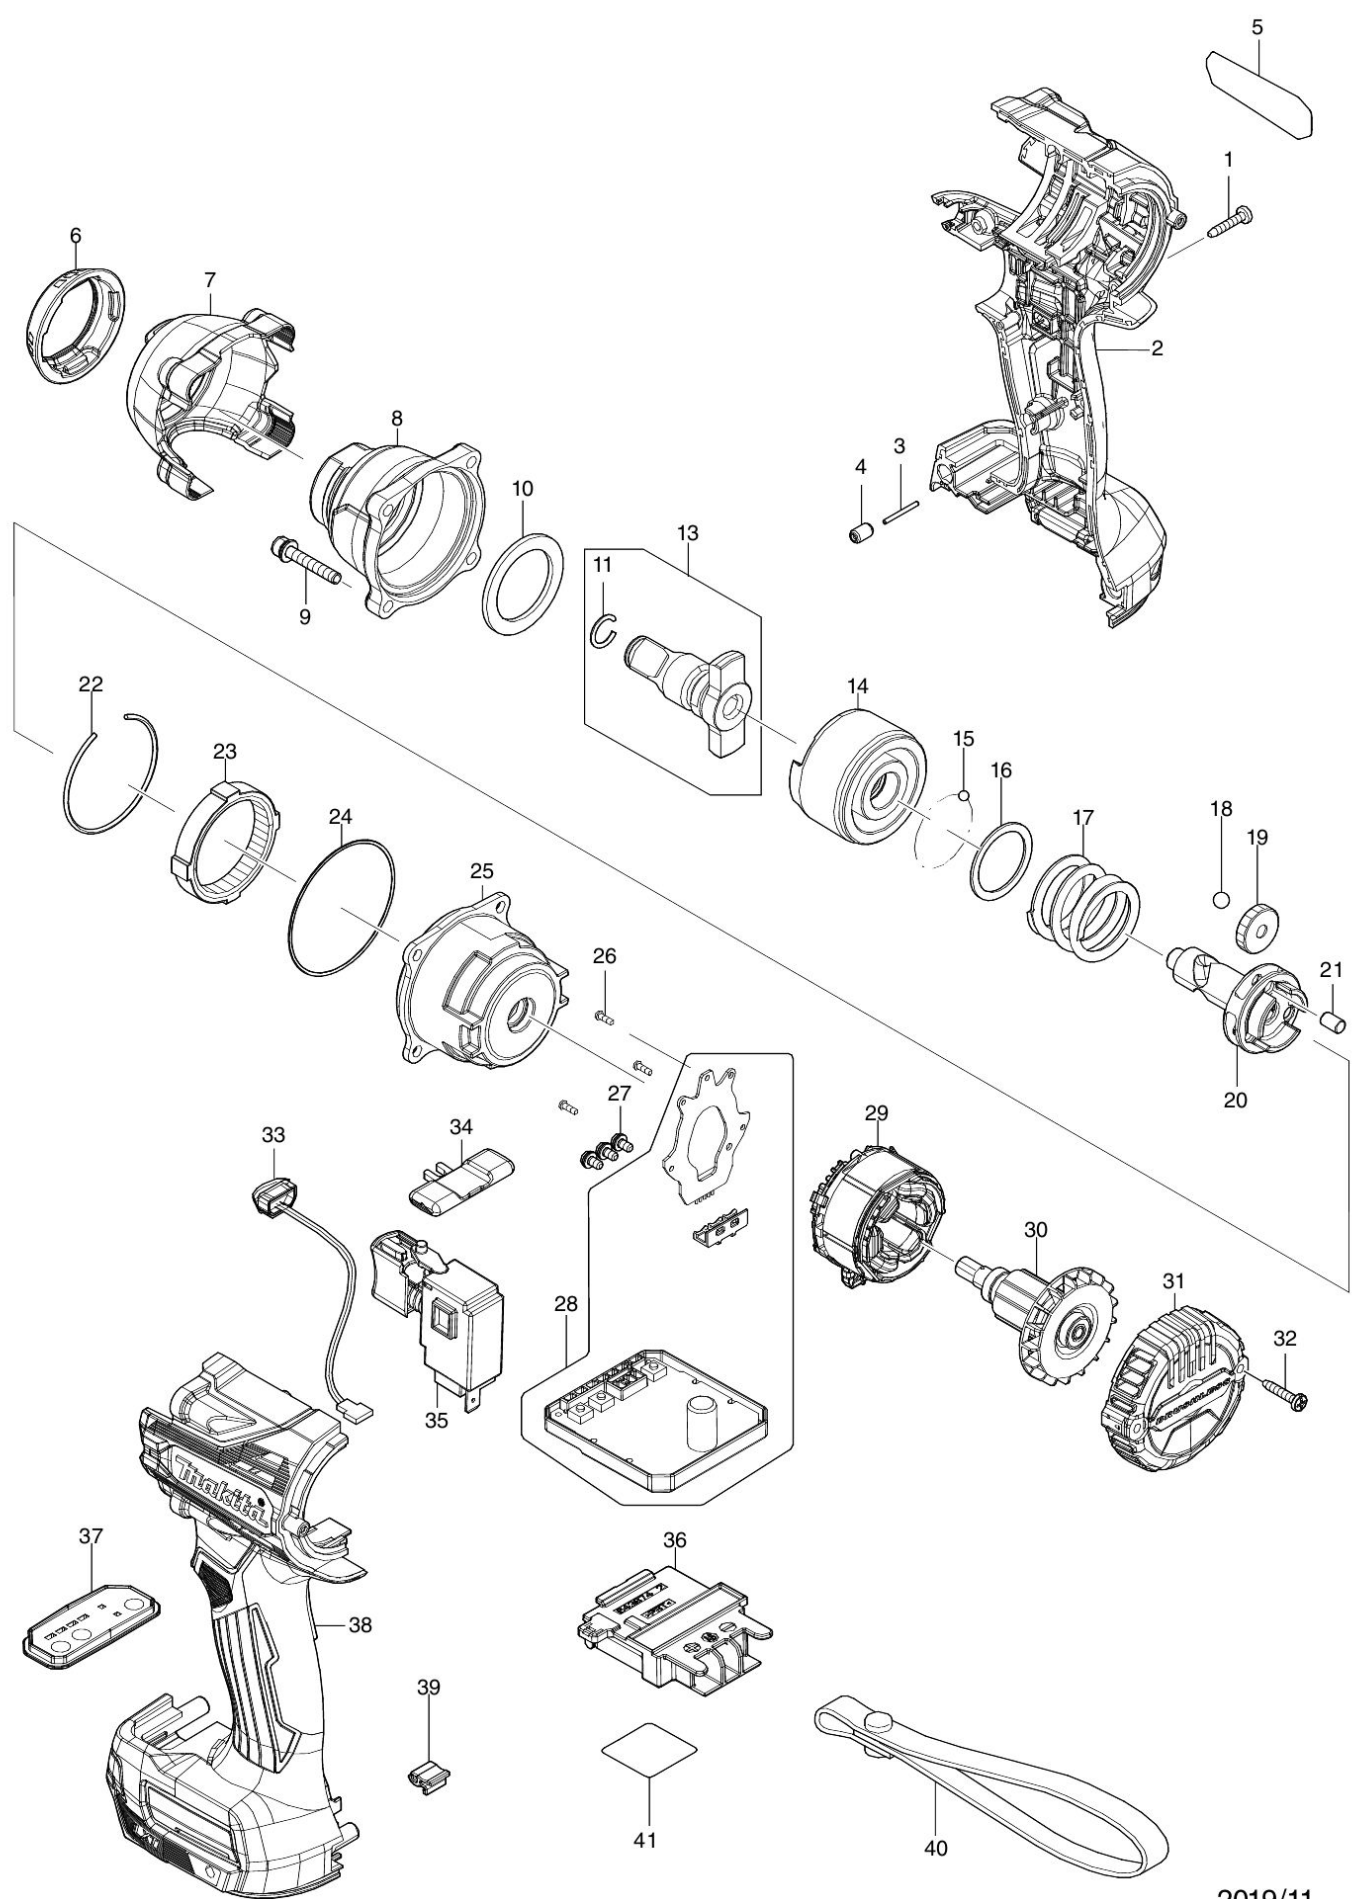

Partdrawing for DTW300RTJ - Slagmoersleutel

2019/11
DTW300