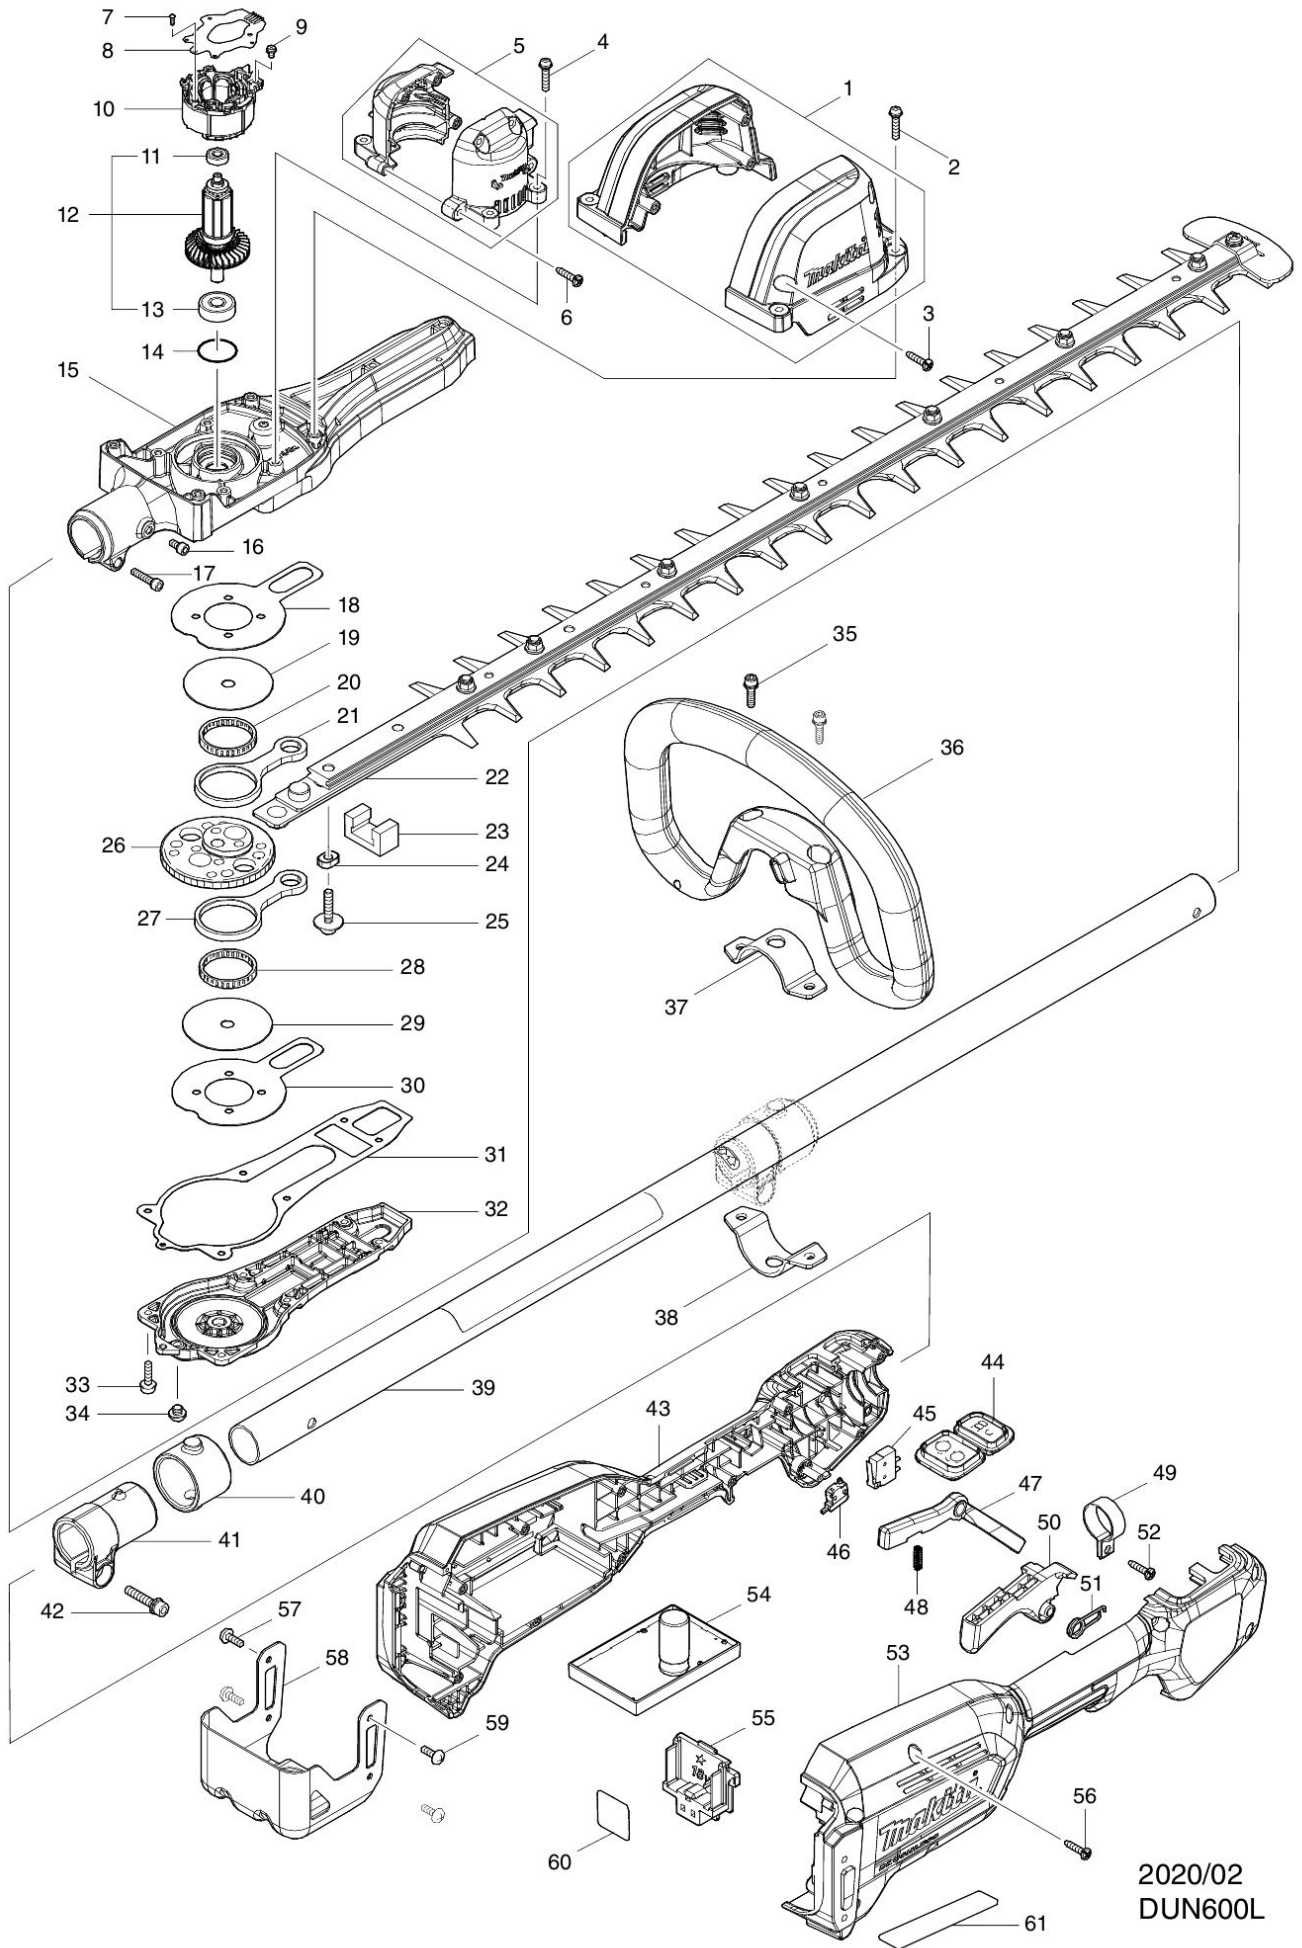

Partdrawing for DUN600LRTE - Stokheggenschaar

2020/02
DUN600L