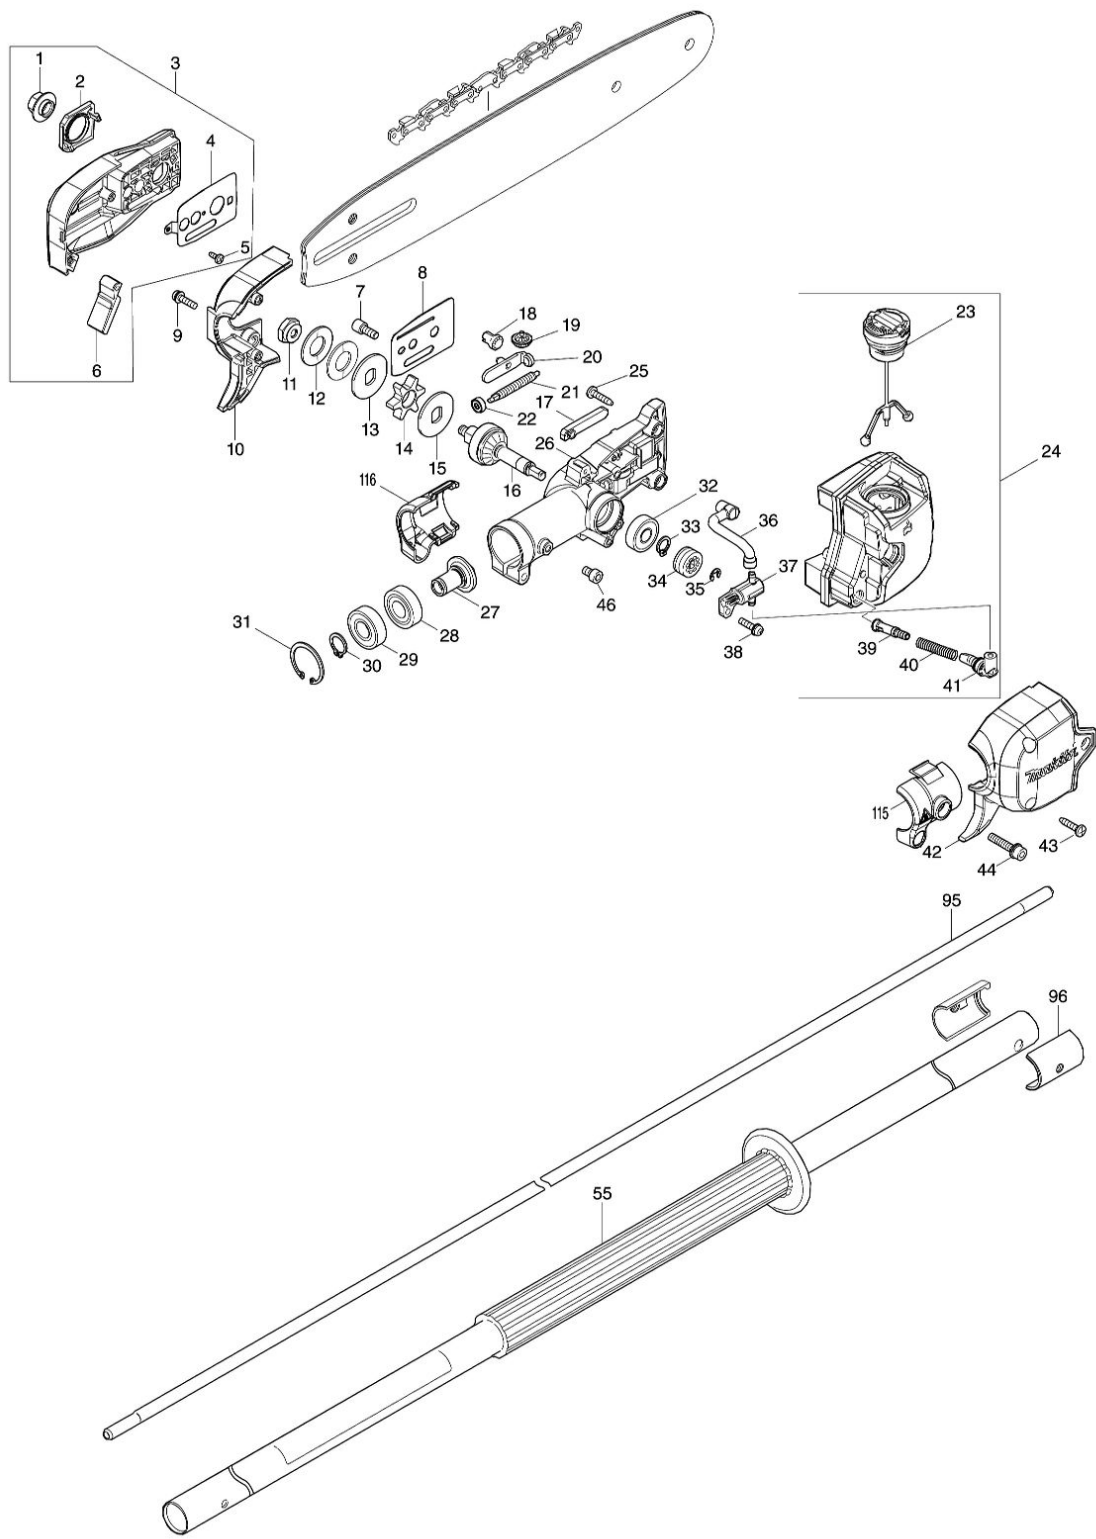

Model No.DUA300 300MM CORDLESS POLE SAW

Model No.DUA300 300MM CORDLESS POLE SAW