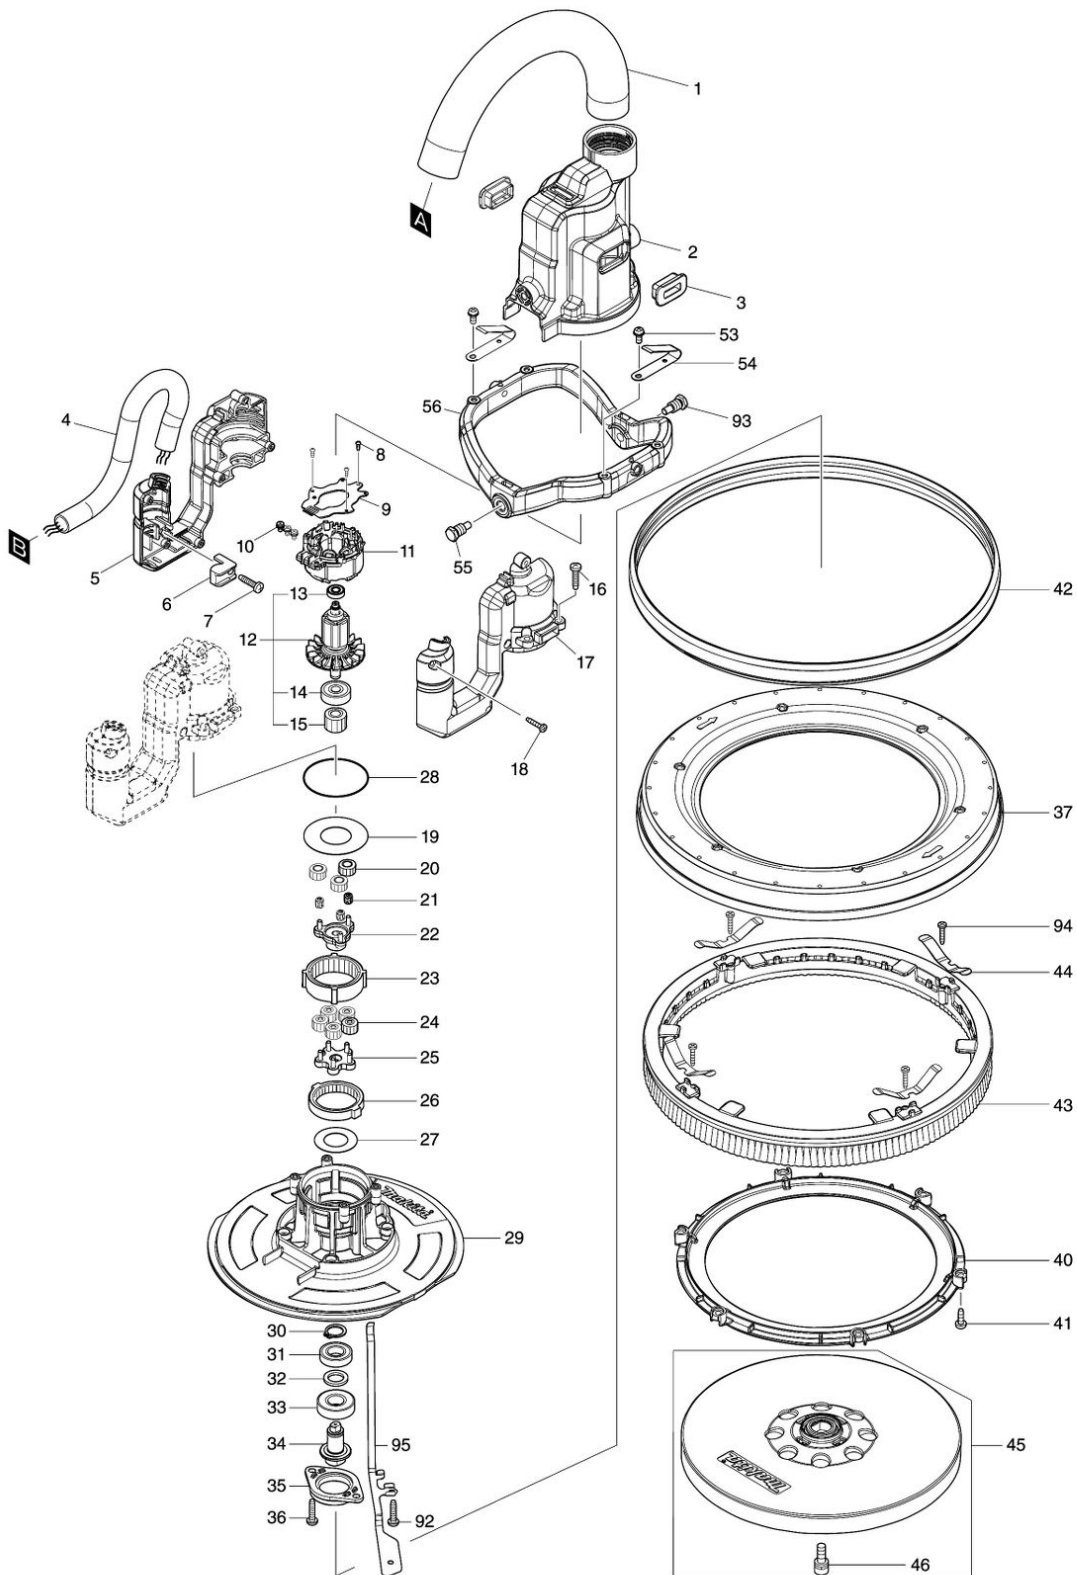

Model No.DSL801 225MM CORDLESS DRYWALL SANDER

Model No.DSL801 225MM CORDLESS DRYWALL SANDER