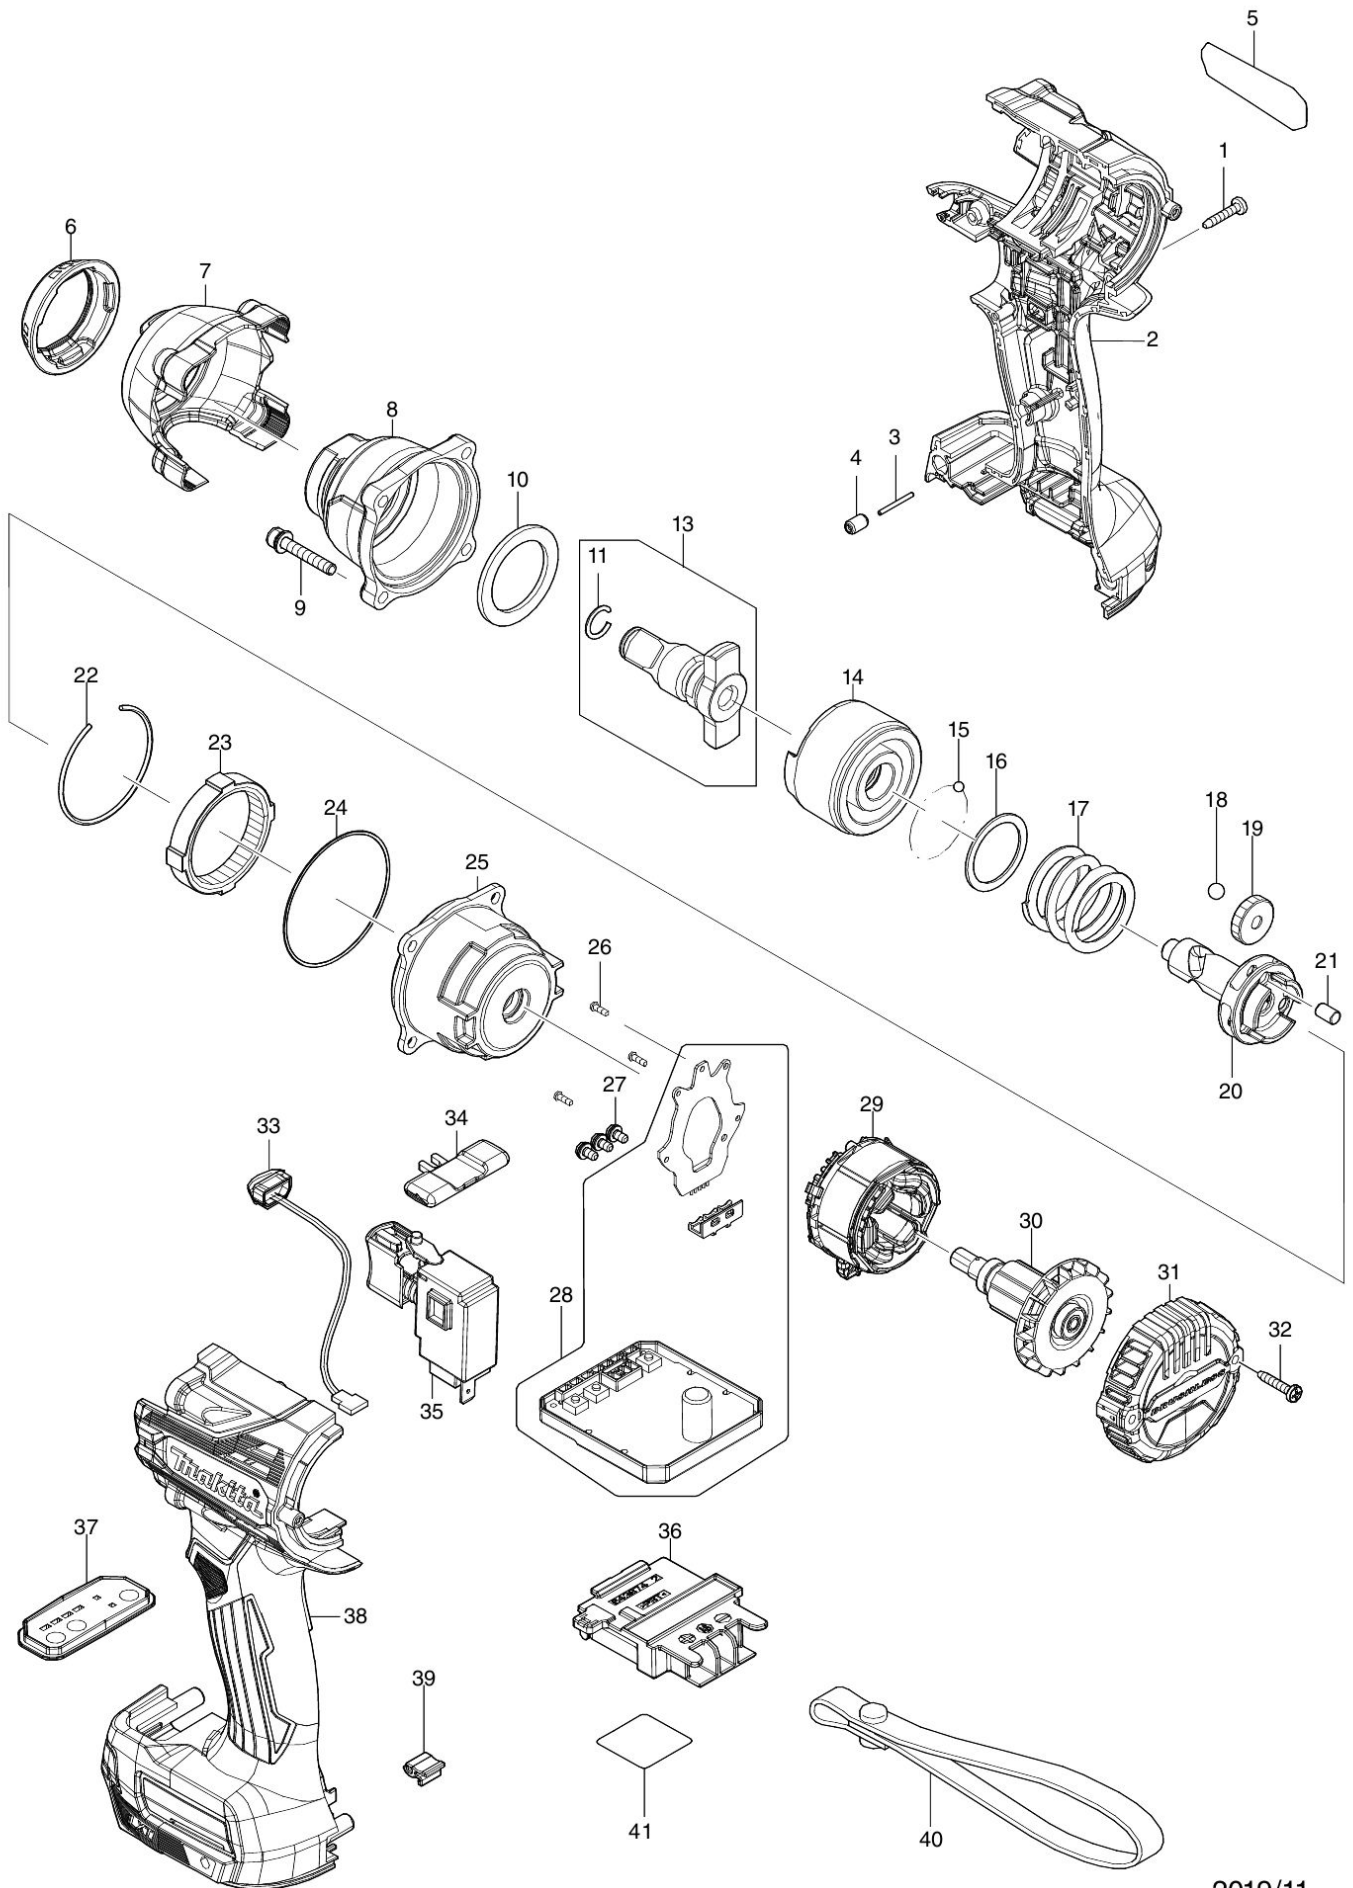

Partdrawing for DTW300Z - Slagmoersleutel

2019/11
DTW300