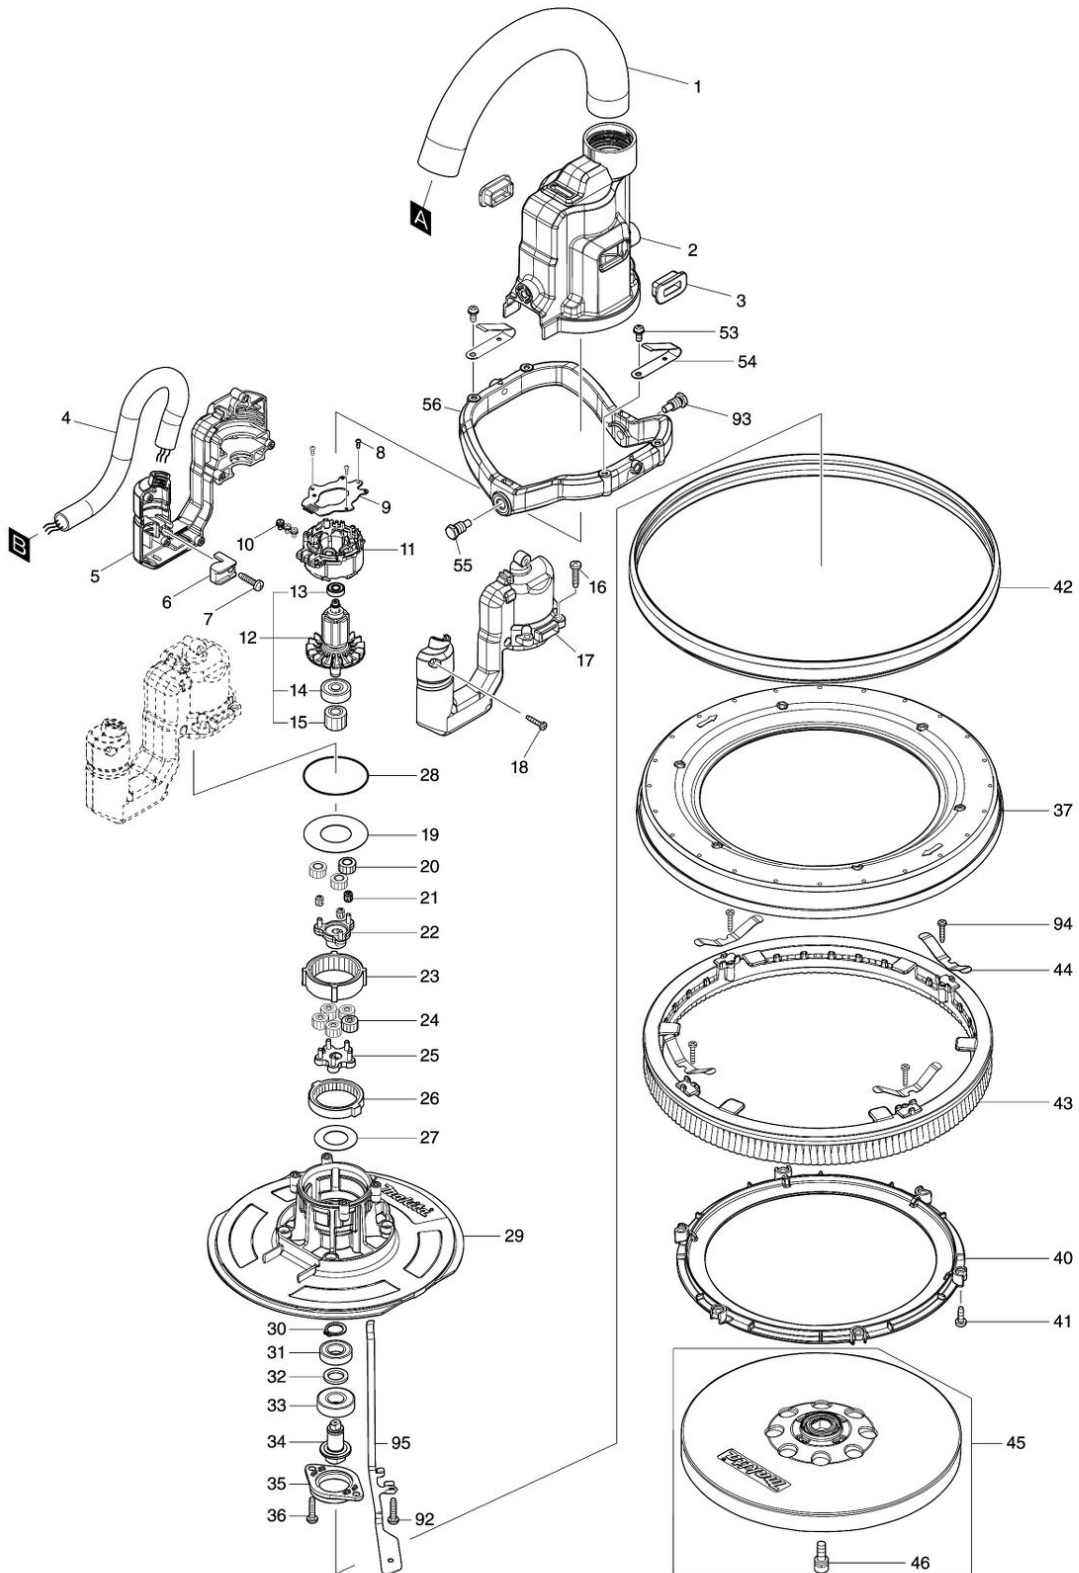

Model No.DSL801 225MM CORDLESS DRYWALL SANDER

Model No.DSL801 225MM CORDLESS DRYWALL SANDER