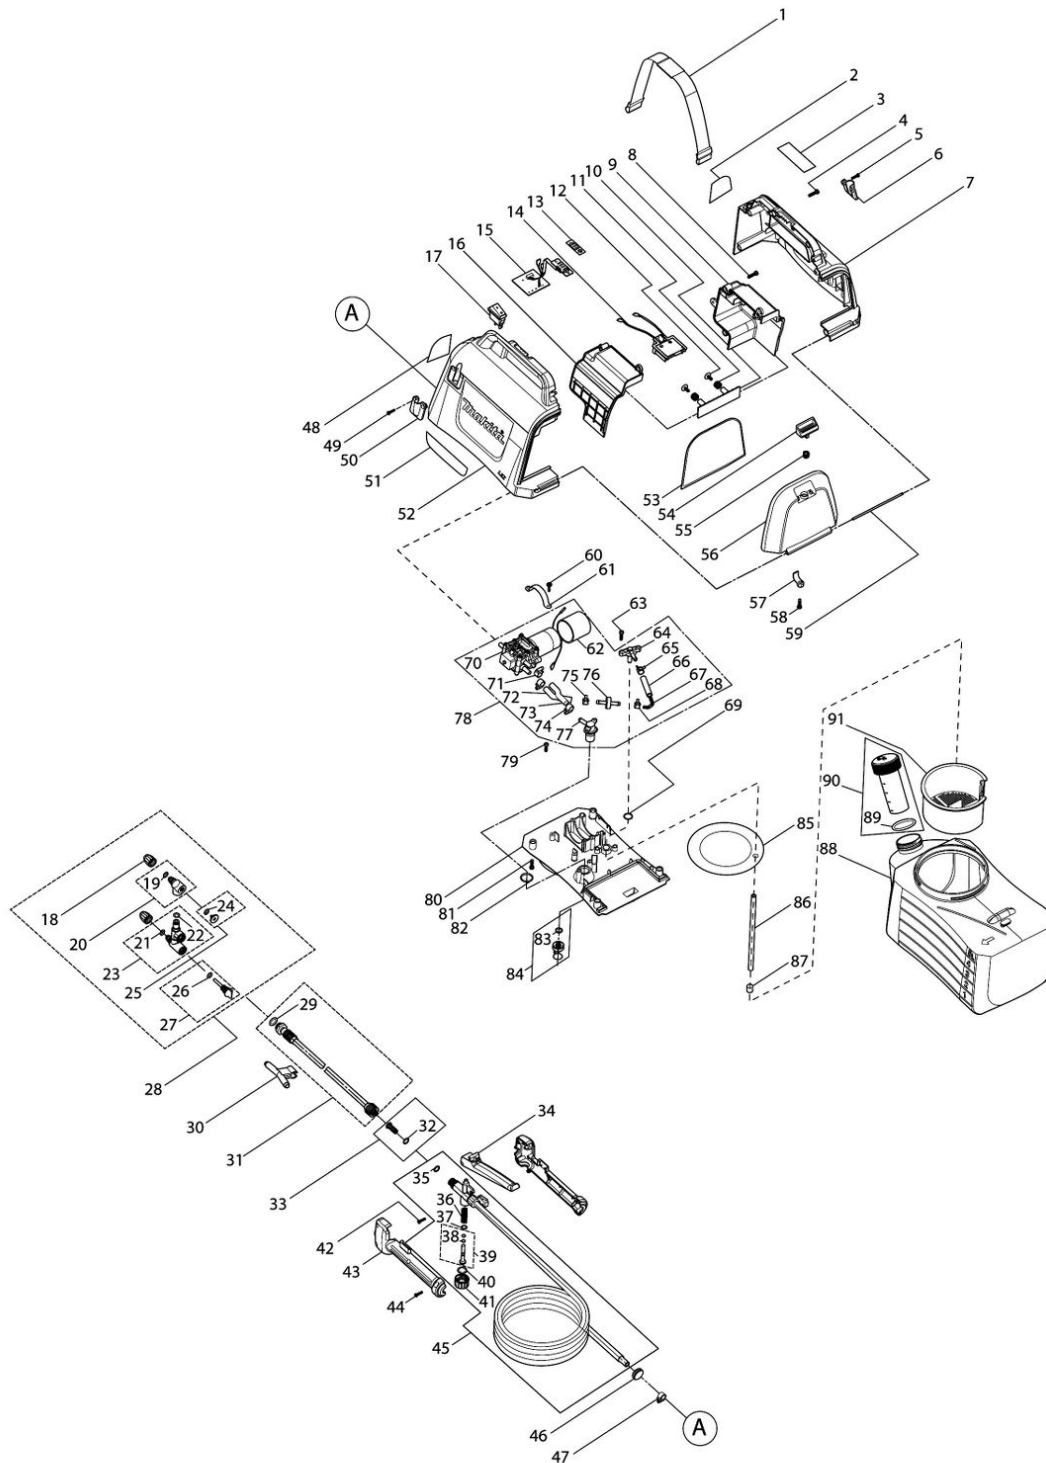

Partdrawing for DUS054Z - Drukspuit

Model No.DUS054 CORDLESS GARDEN SPRAYER

2020/11
DUS054