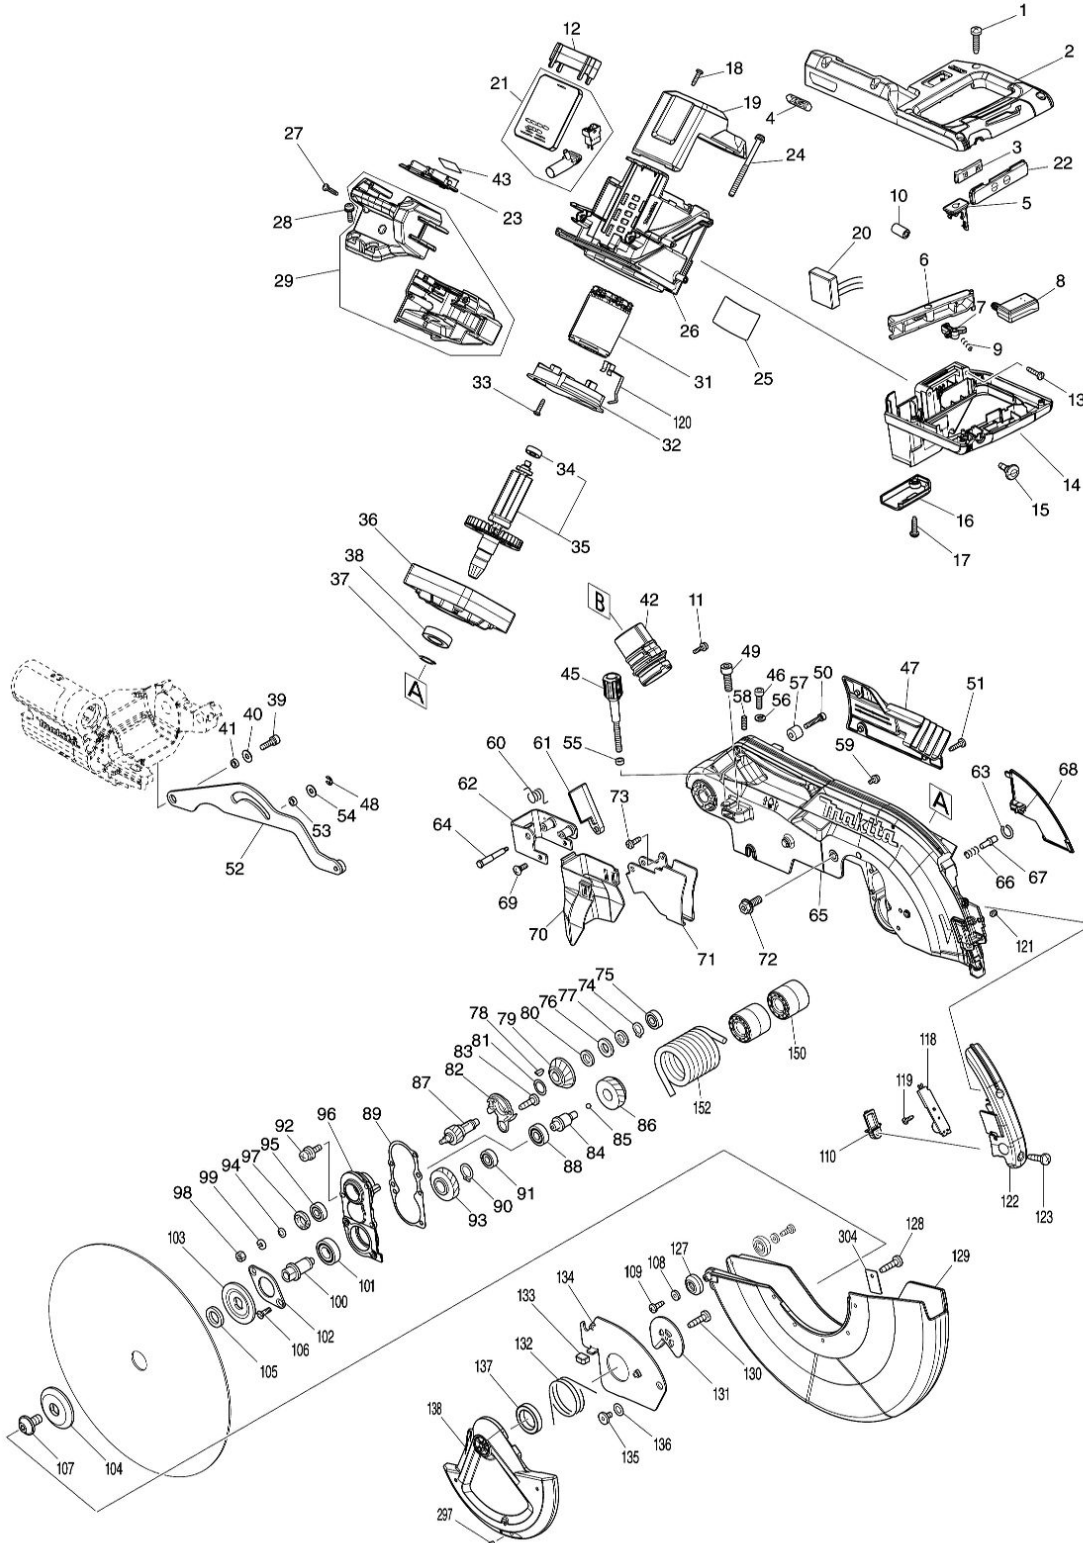

Model No.LS003G 305MM DC SLIDE CPD. MITER SAW

Model No.LS003G 305MM DC SLIDE CPD. MITER SAW