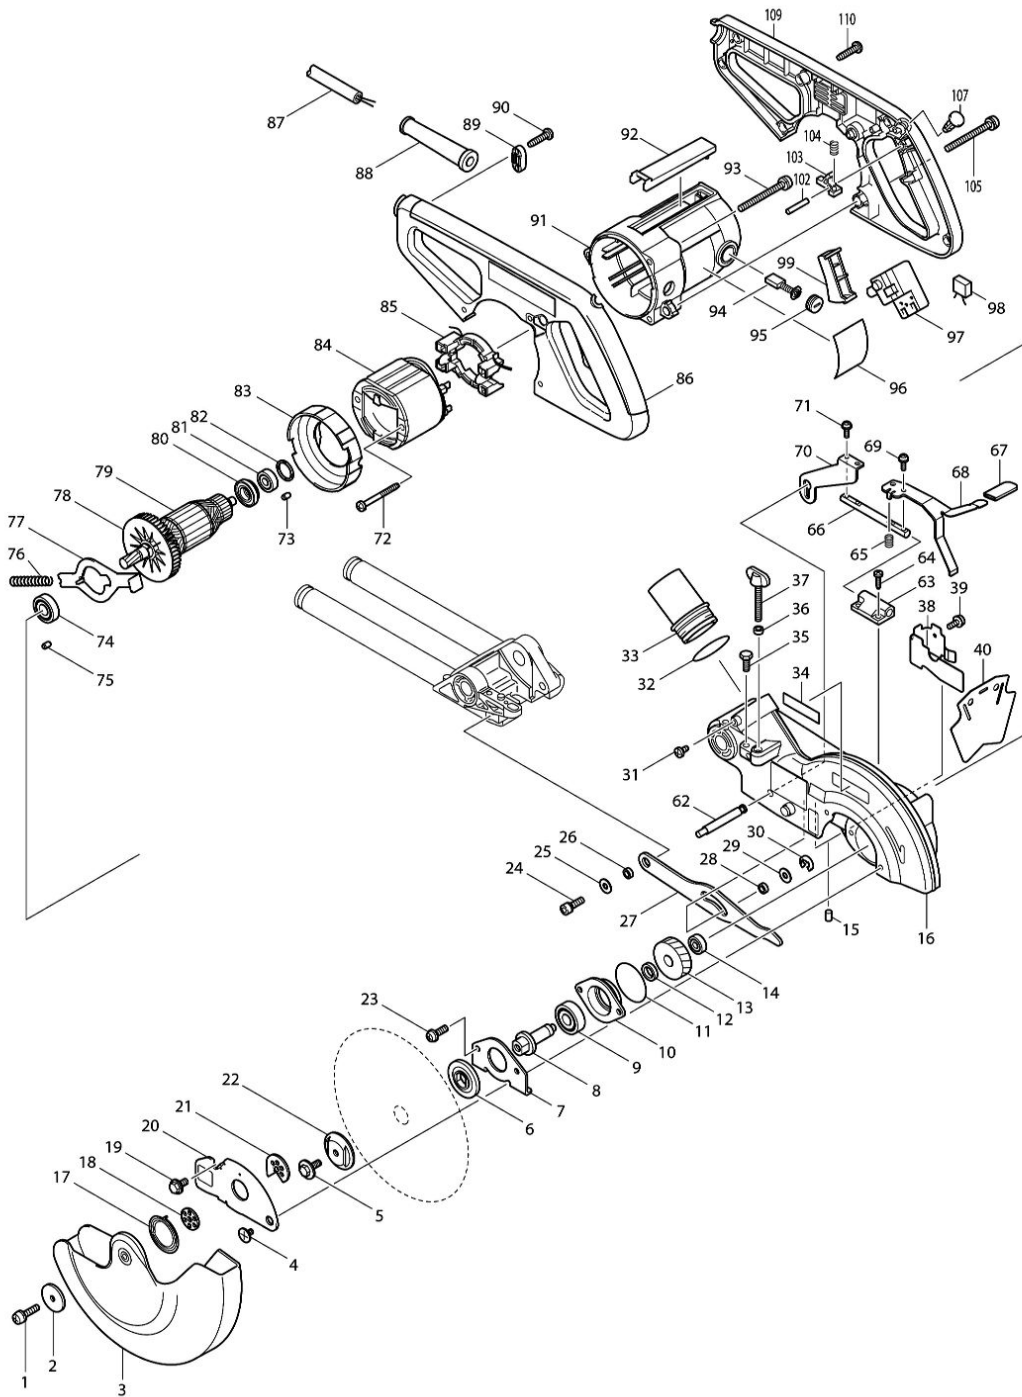

Model No.LS0714 SLIDE COMPOUND SAW 190MM

Model No.LS0714 SLIDE COMPOUND SAW 190MM