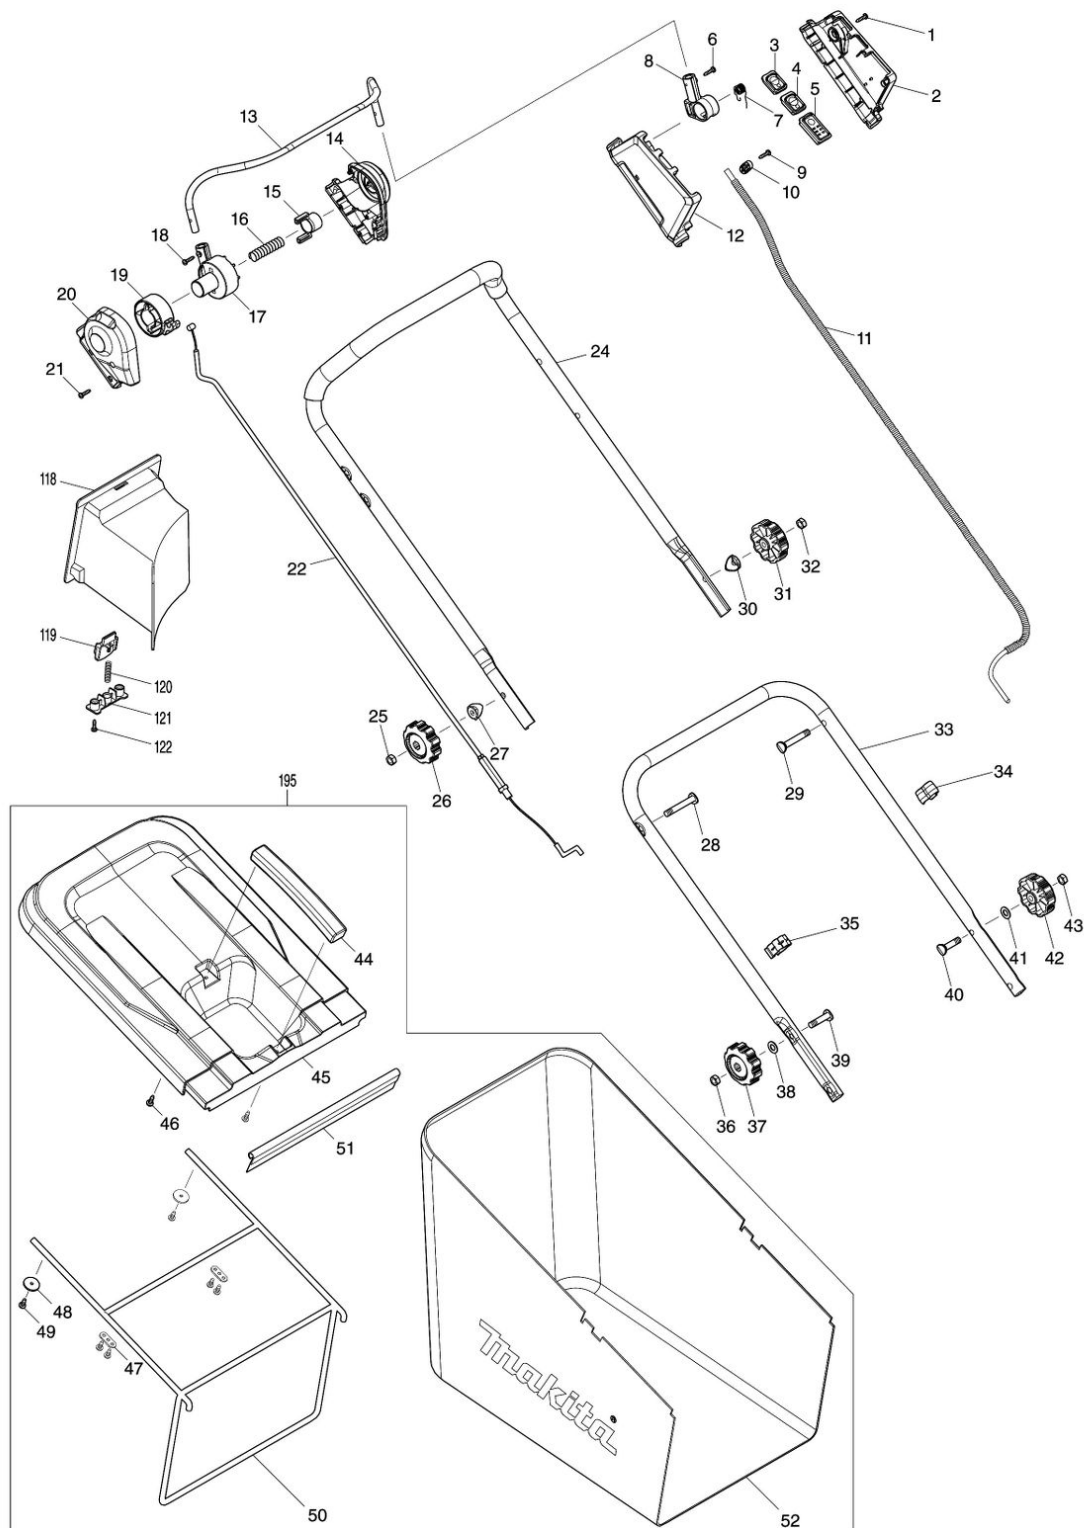

## Model No.DLM463 460MM CORDLESS LAWN MOWER

Model No.DLM463 460MM CORDLESS LAWN MOWER

Model No.DLM463 460MM CORDLESS LAWN MOWER