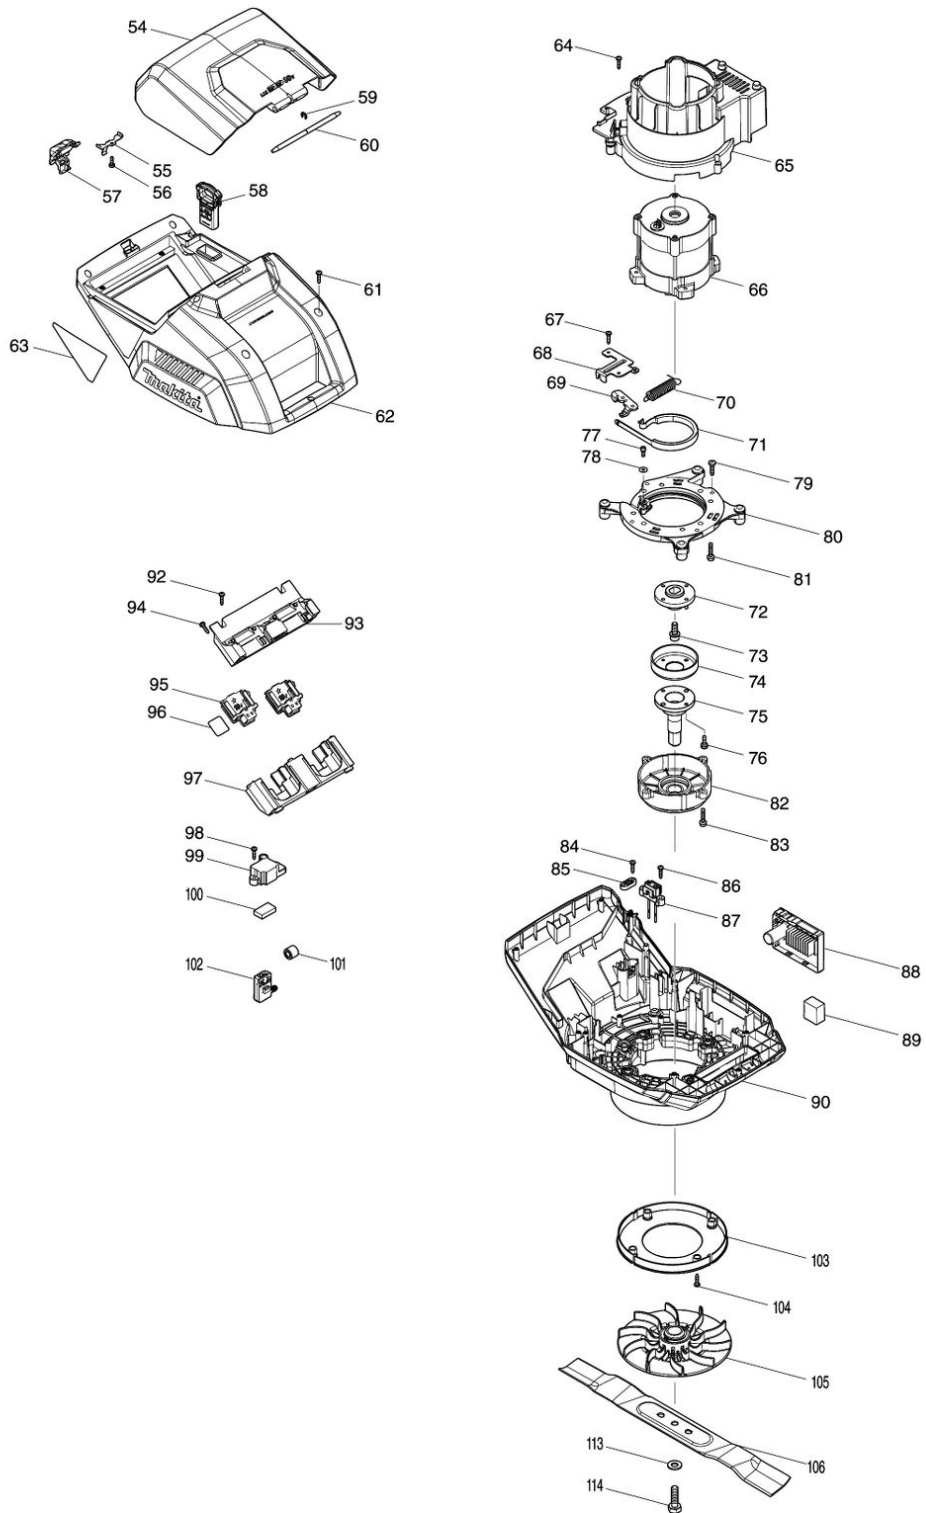

## Model No.DLM463 460MM CORDLESS LAWN MOWER

Model No.DLM463 460MM CORDLESS LAWN MOWER

Model No.DLM463 460MM CORDLESS LAWN MOWER