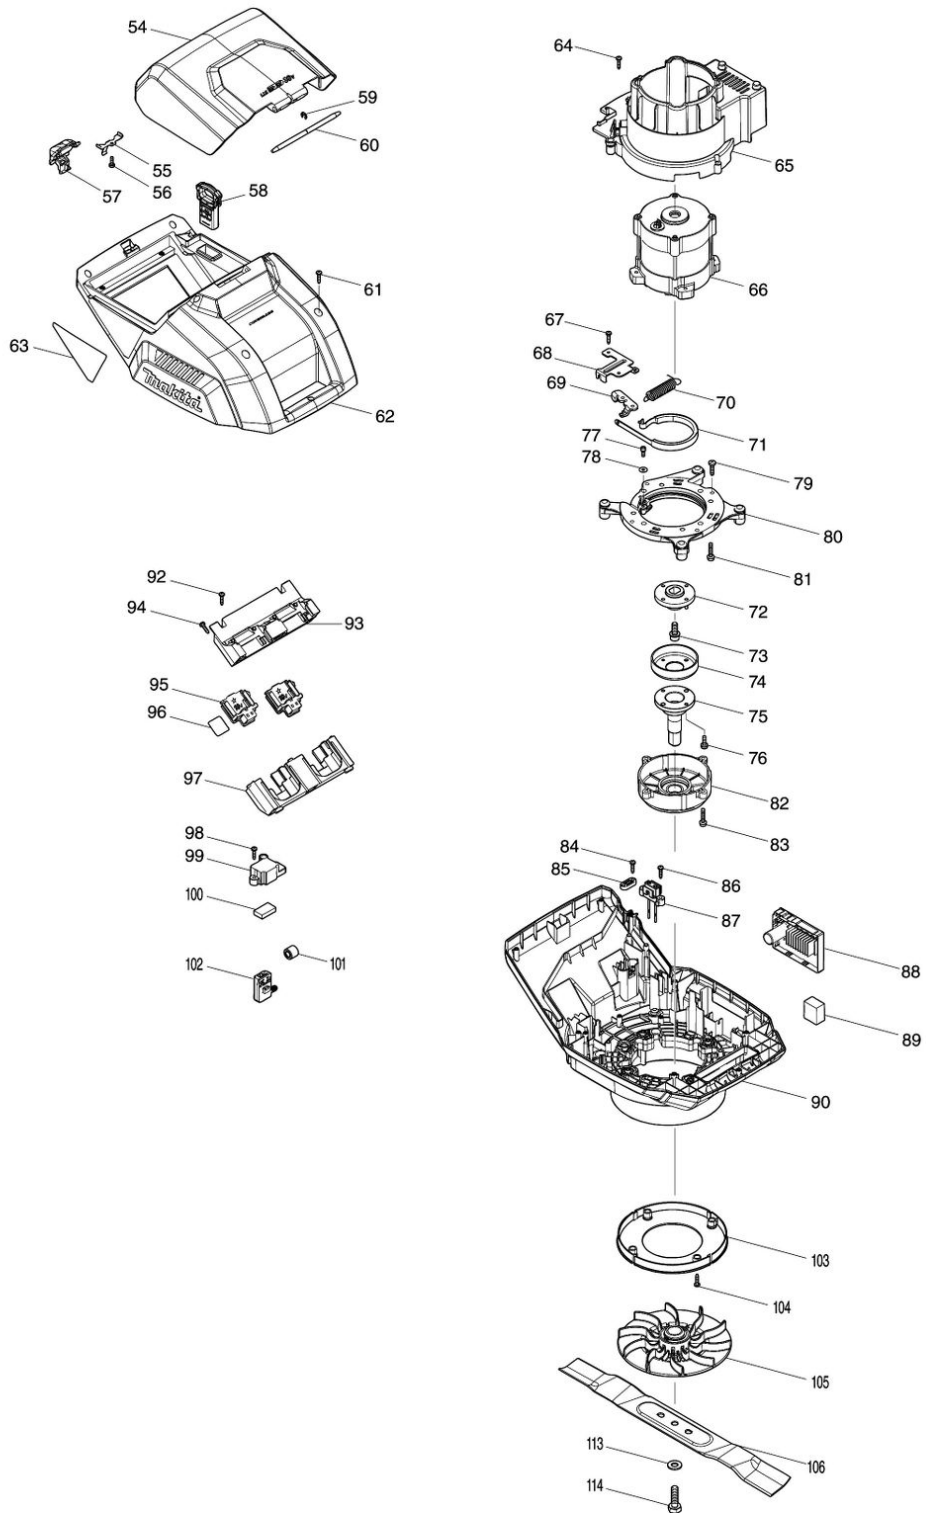

Model No.DLM463 460MM CORDLESS LAWN MOWER

Model No.DLM463 460MM CORDLESS LAWN MOWER

Model No.DLM463 460MM CORDLESS LAWN MOWER