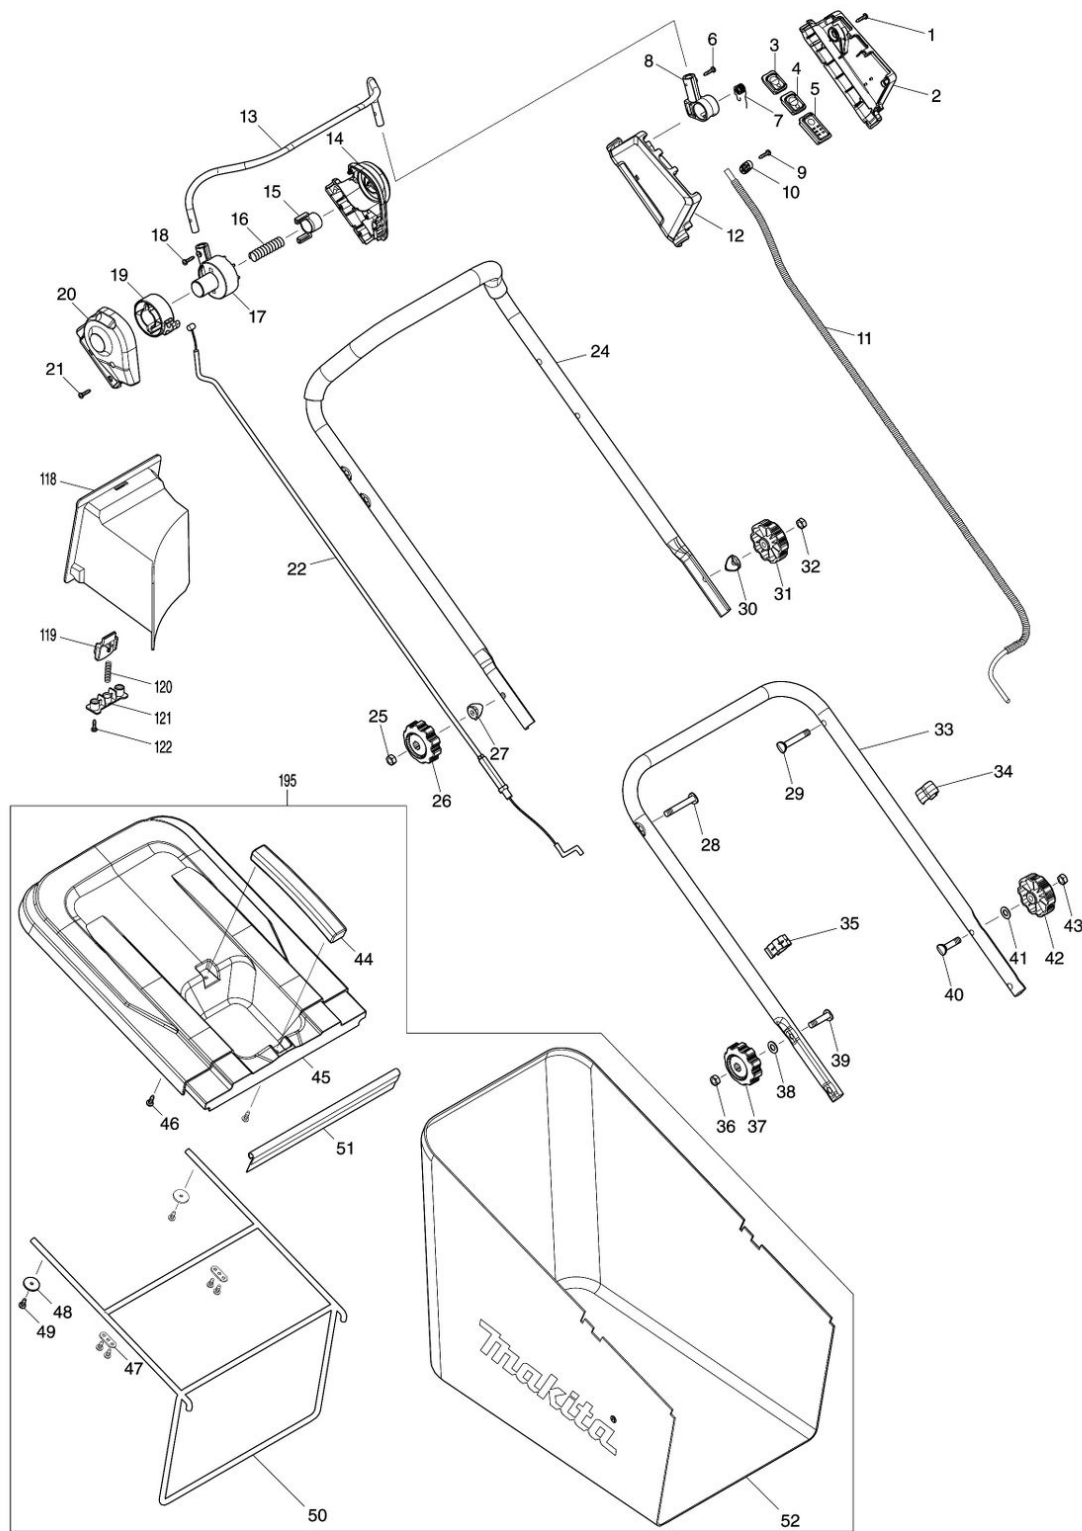

Model No.DLM463 460MM CORDLESS LAWN MOWER

Model No.DLM463 460MM CORDLESS LAWN MOWER

Model No.DLM463 460MM CORDLESS LAWN MOWER