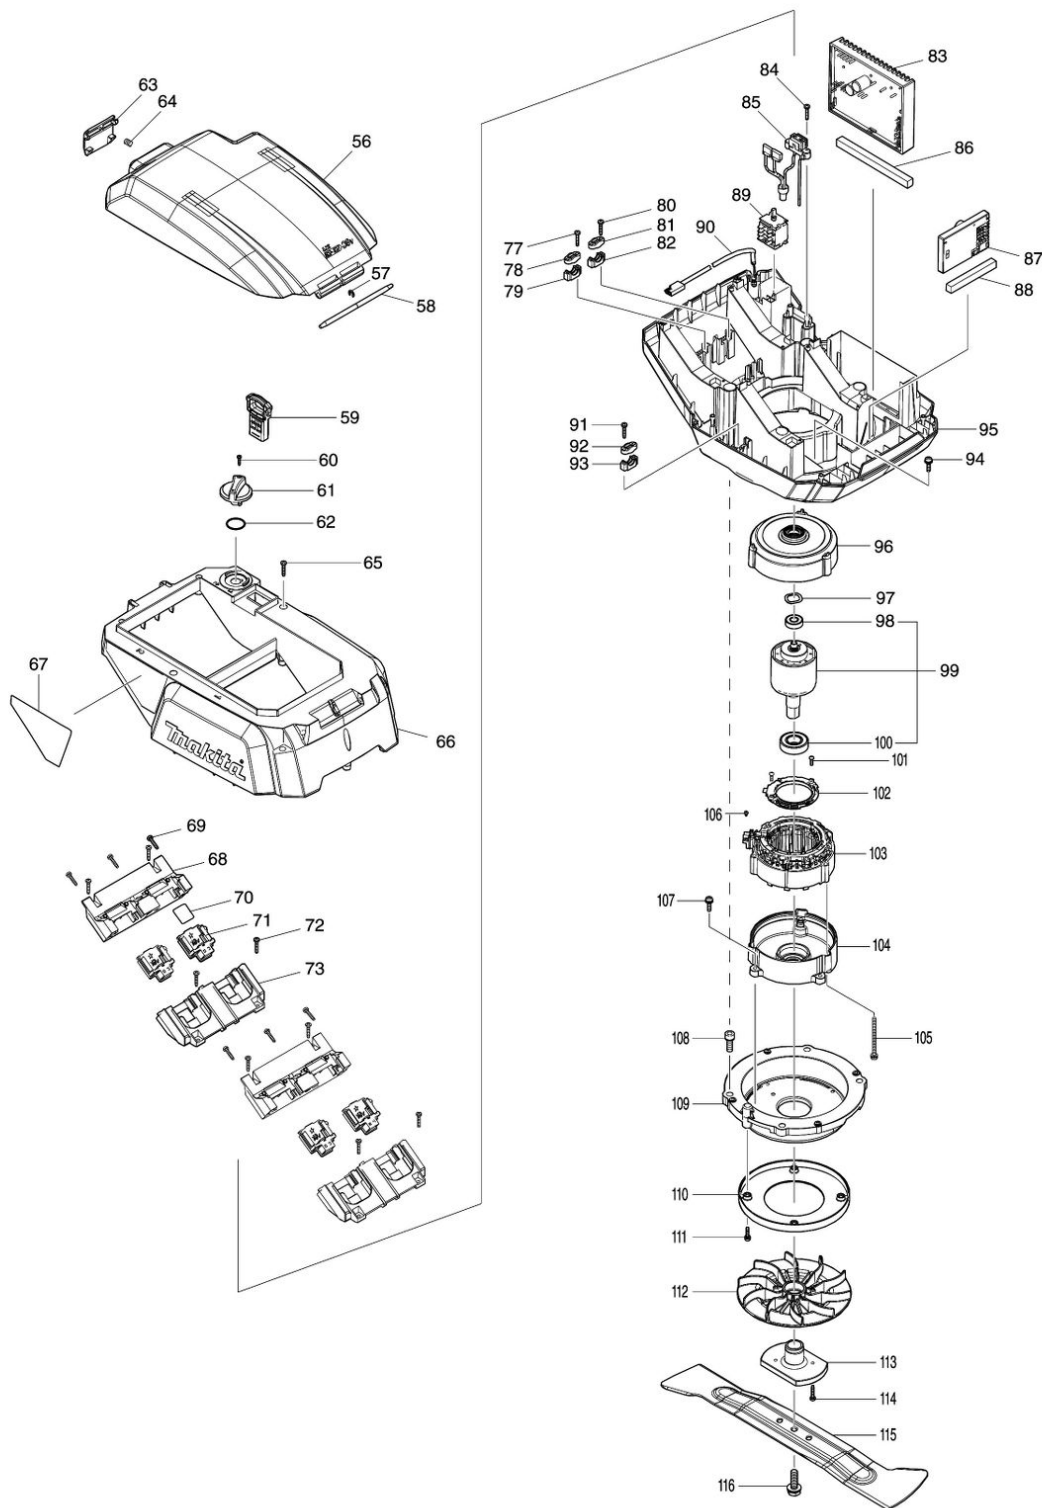

Model No.DLM465 460MM CORDLESS LAWN MOWER

Model No.DLM465 460MM CORDLESS LAWN MOWER

Model No.DLM465 460MM CORDLESS LAWN MOWER

Model No.DLM465 460MM CORDLESS LAWN MOWER