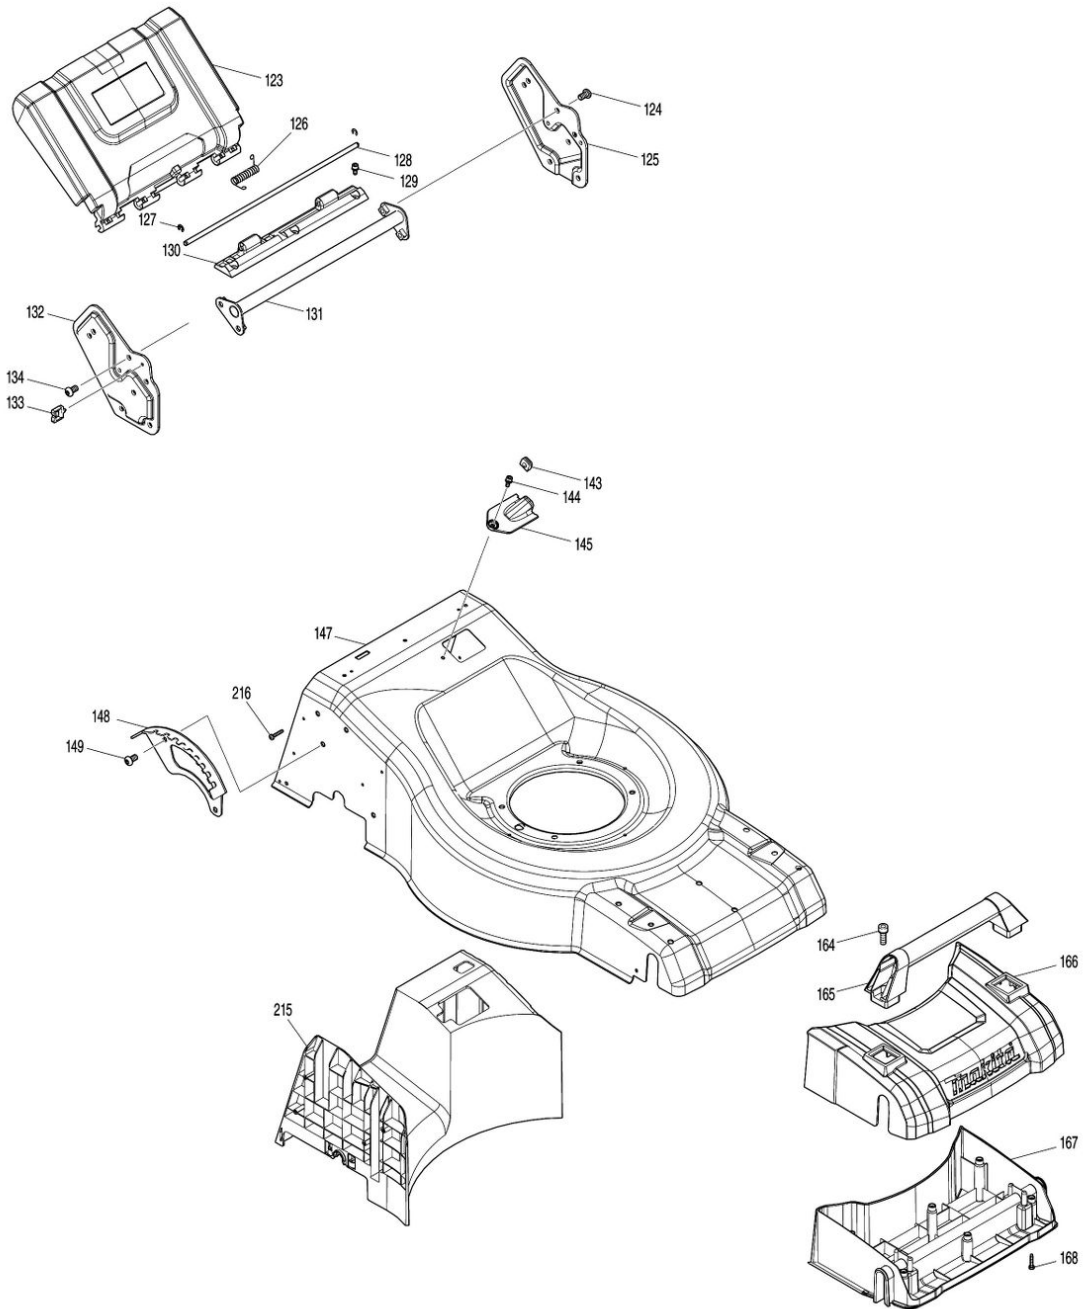

Model No.DLM465 460MM CORDLESS LAWN MOWER

Model No.DLM465 460MM CORDLESS LAWN MOWER

Model No.DLM465 460MM CORDLESS LAWN MOWER

Model No.DLM465 460MM CORDLESS LAWN MOWER