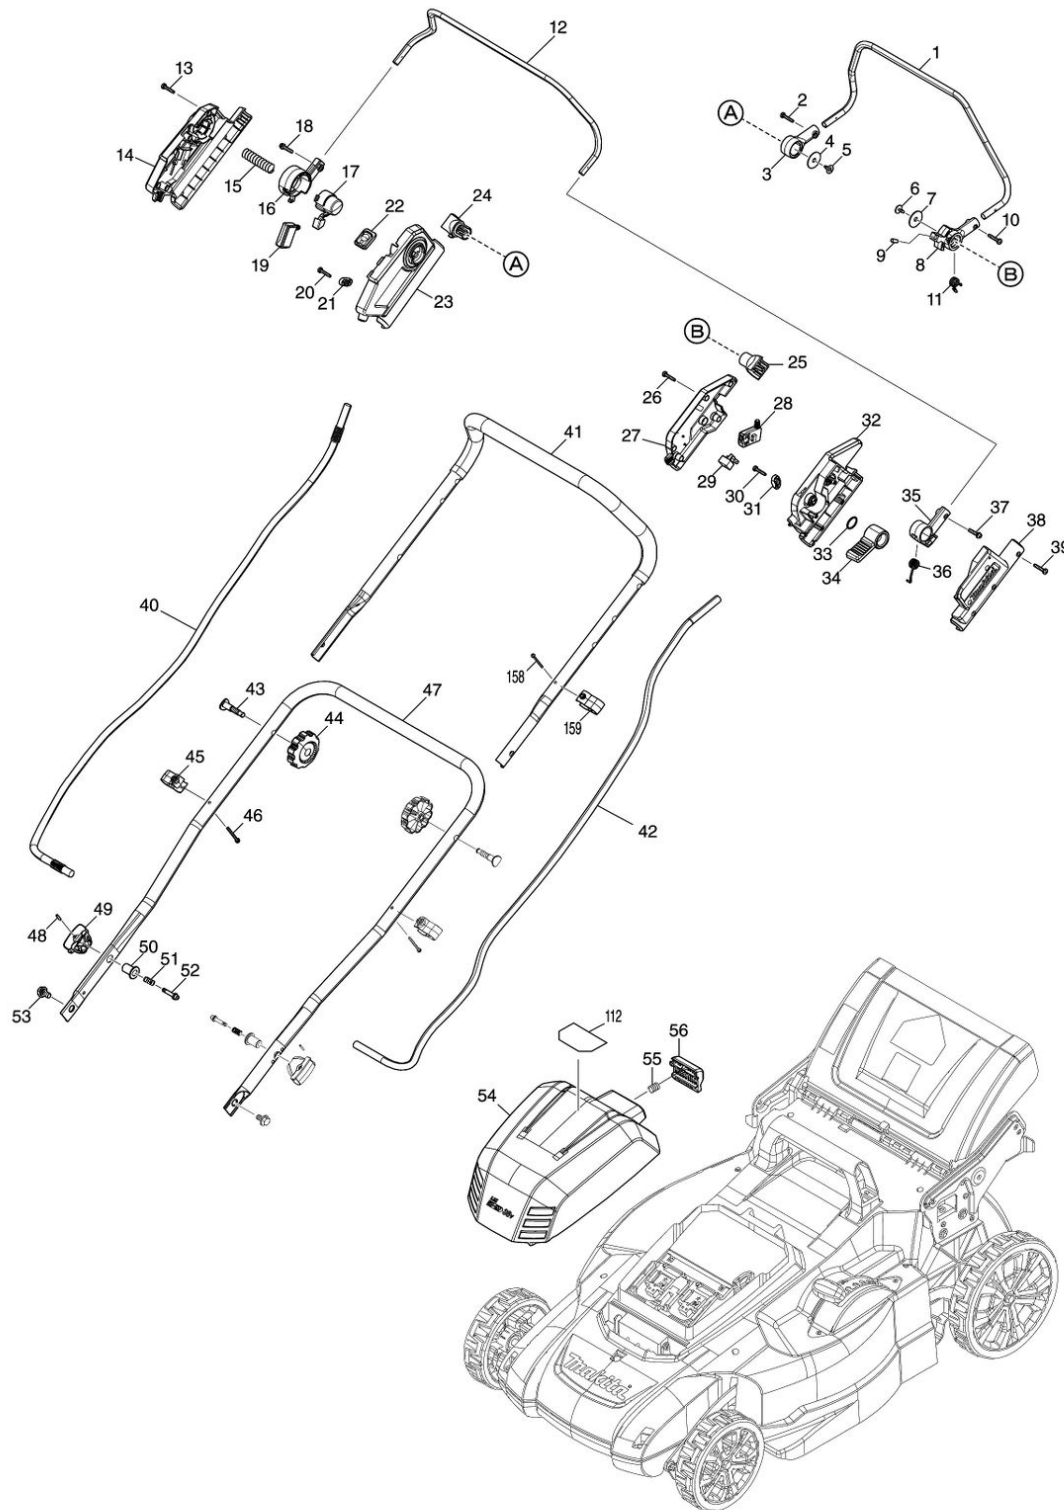

Model No.DLM481 480MM CORDLESS LAWN MOWER

Model No.DLM481 480MM CORDLESS LAWN MOWER

Model No.DLM481 480MM CORDLESS LAWN MOWER