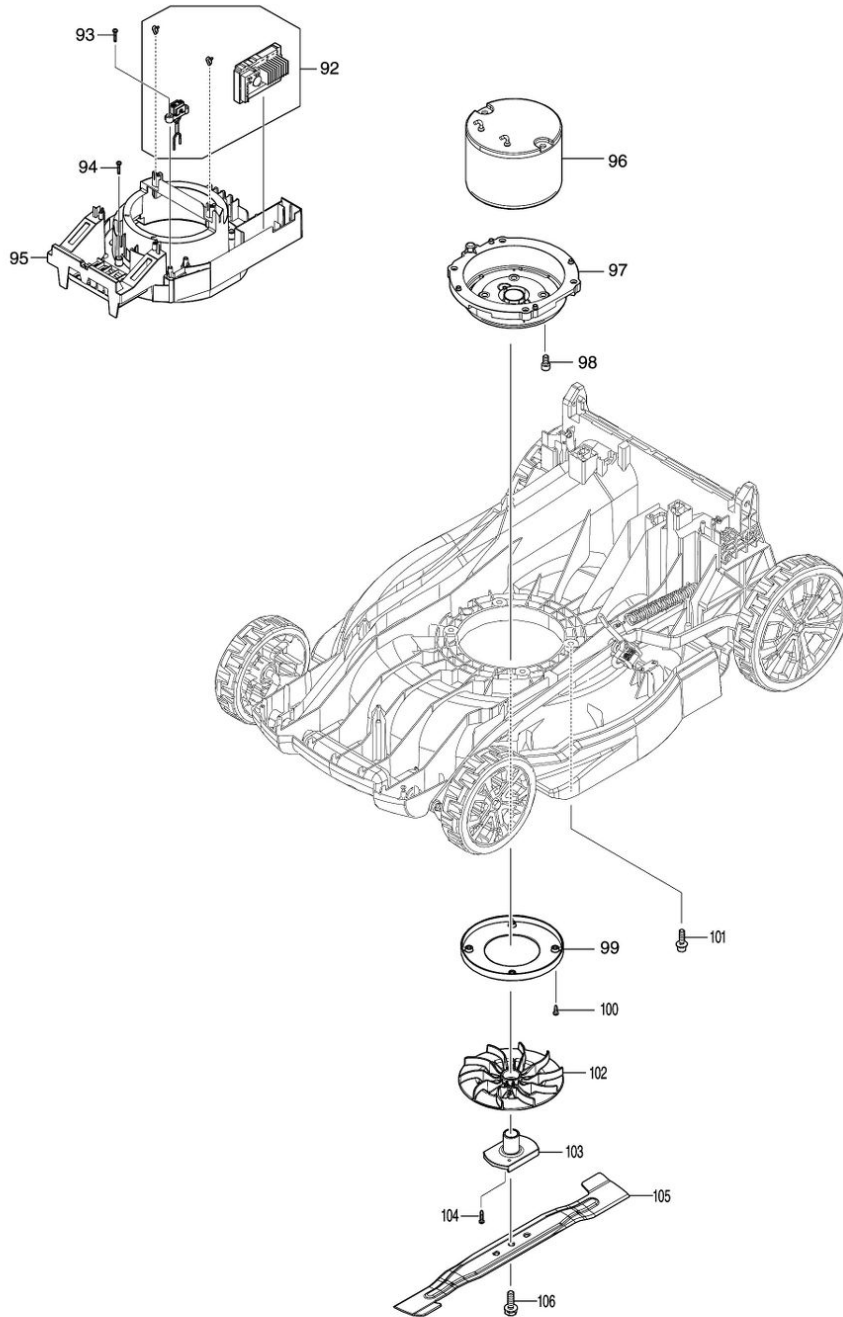

Model No.DLM481 480MM CORDLESS LAWN MOWER

Model No.DLM481 480MM CORDLESS LAWN MOWER

Model No.DLM481 480MM CORDLESS LAWN MOWER