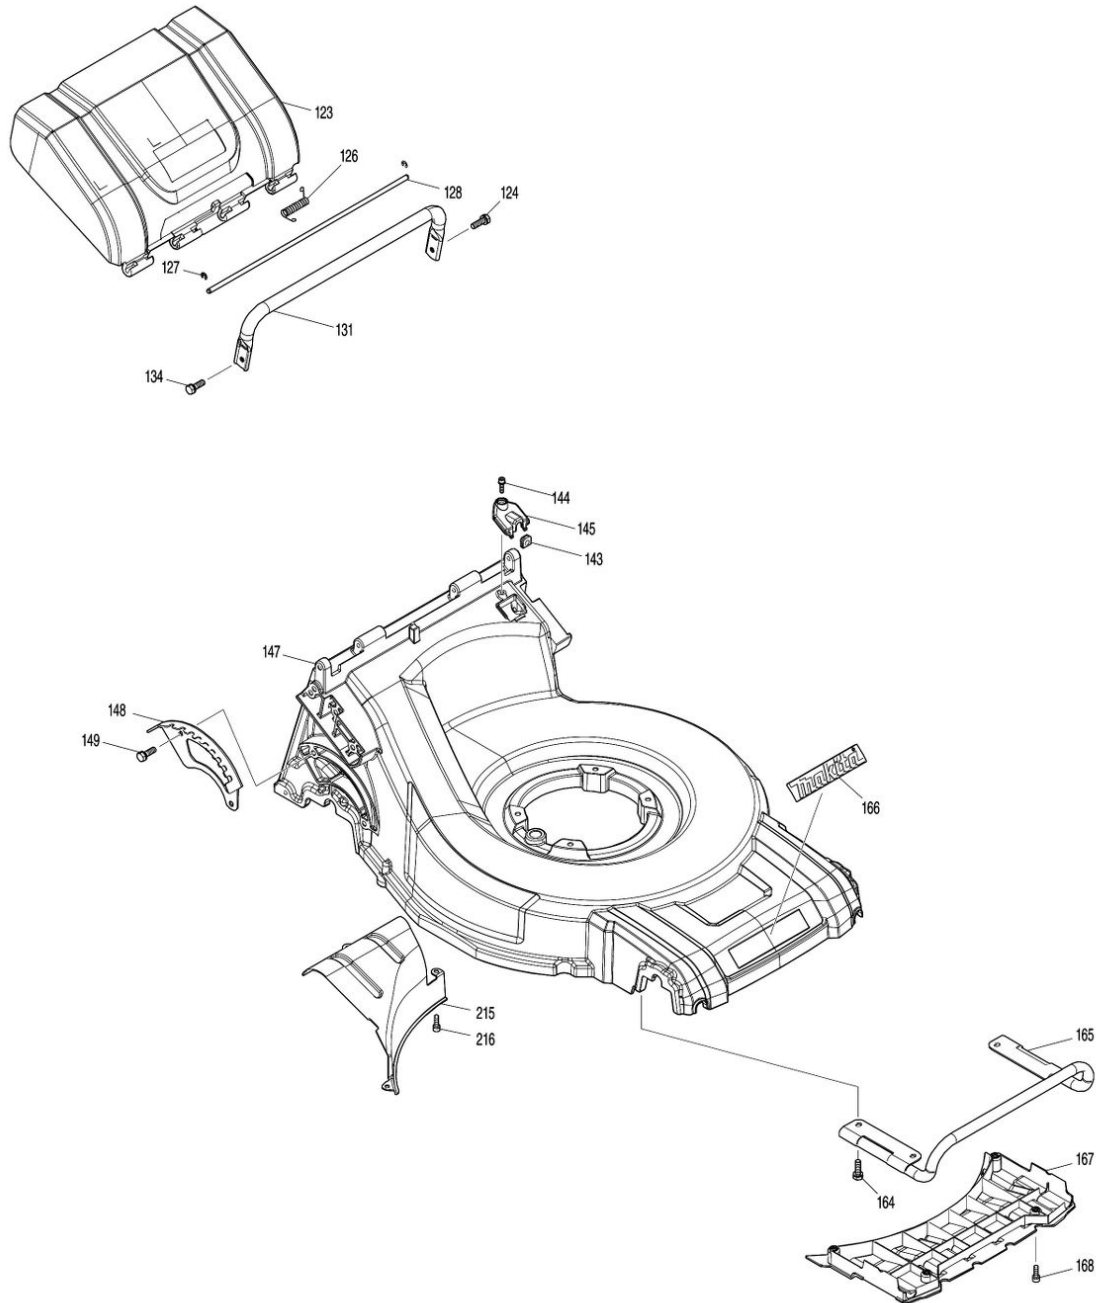

Model No.DLM537 530MM CORDLESS LAWN MOWER

Model No.DLM537 530MM CORDLESS LAWN MOWER

Model No.DLM537 530MM CORDLESS LAWN MOWER

Model No.DLM537 530MM CORDLESS LAWN MOWER