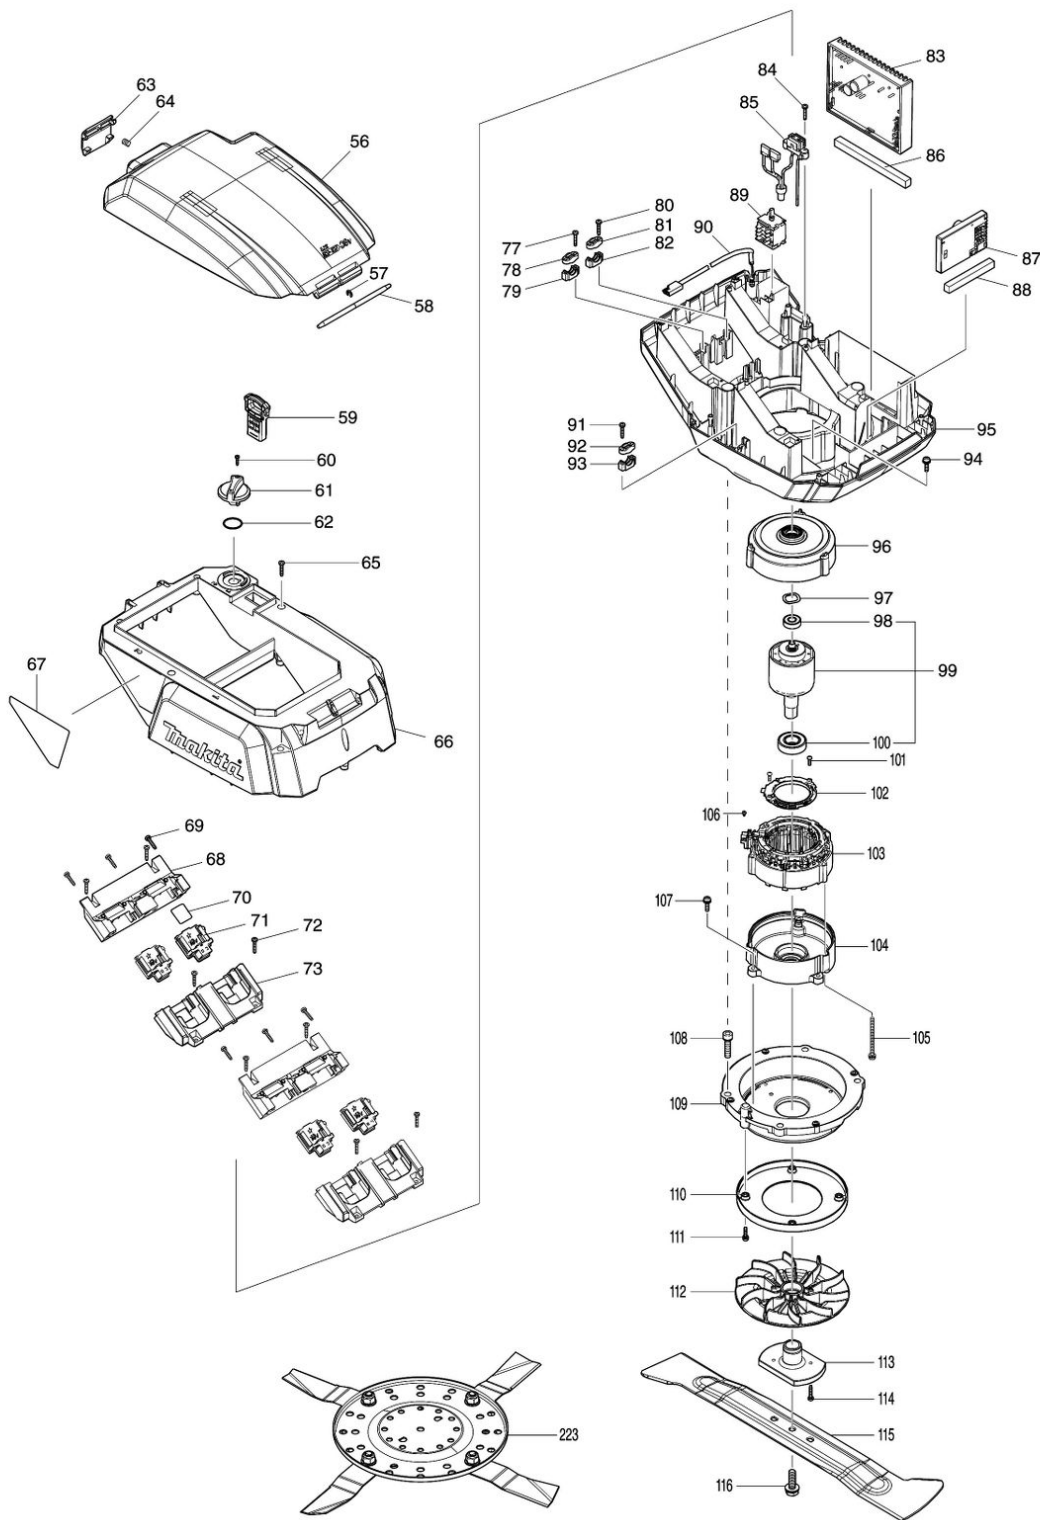

Model No.DLM537 530MM CORDLESS LAWN MOWER

Model No.DLM537 530MM CORDLESS LAWN MOWER

Model No.DLM537 530MM CORDLESS LAWN MOWER

Model No.DLM537 530MM CORDLESS LAWN MOWER