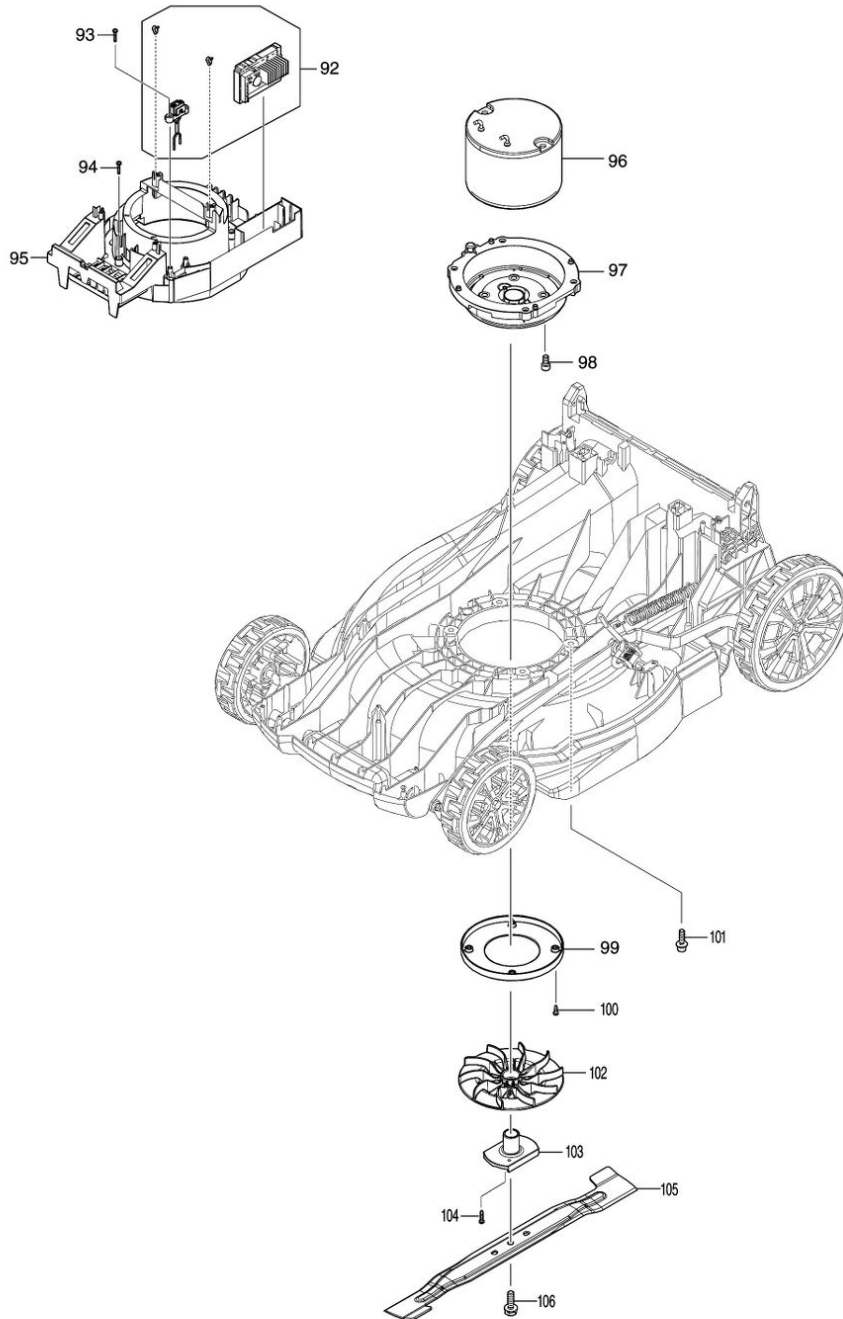

Model No.DLM538 530MM CORDLESS LAWN MOWER

Model No.DLM538 530MM CORDLESS LAWN MOWER

Model No.DLM538 530MM CORDLESS LAWN MOWER

Model No.DLM538 530MM CORDLESS LAWN MOWER