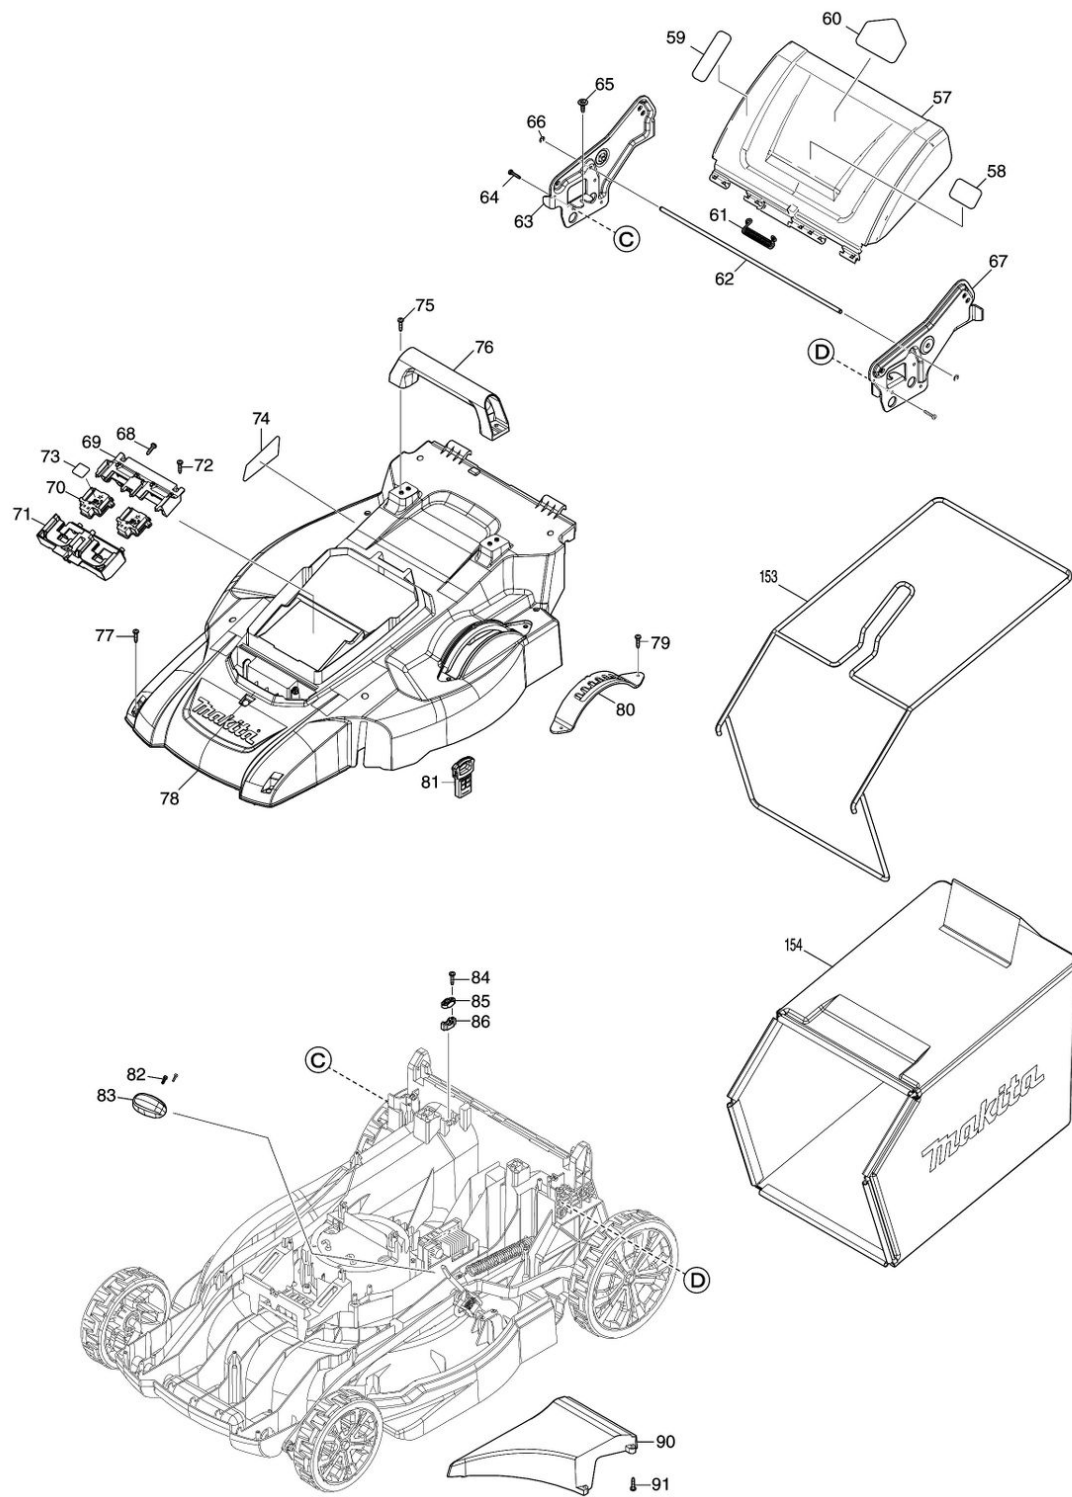

Model No.DLM538 530MM CORDLESS LAWN MOWER

Model No.DLM538 530MM CORDLESS LAWN MOWER

Model No.DLM538 530MM CORDLESS LAWN MOWER

Model No.DLM538 530MM CORDLESS LAWN MOWER