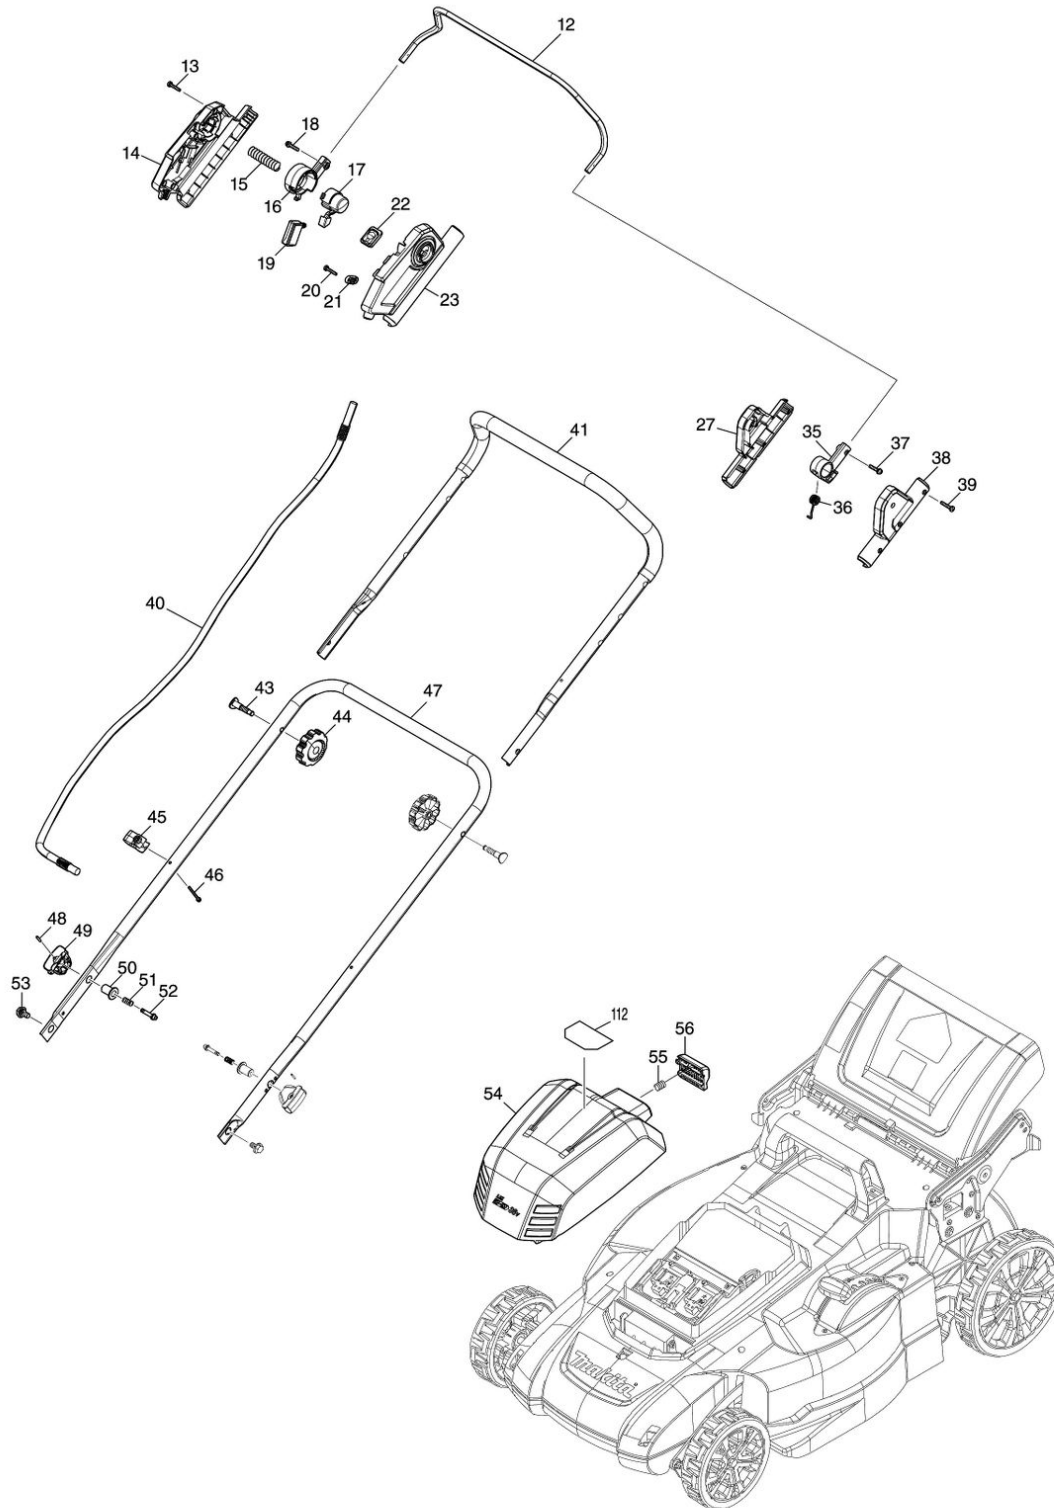

Model No.DLM538 530MM CORDLESS LAWN MOWER

Model No.DLM538 530MM CORDLESS LAWN MOWER

Model No.DLM538 530MM CORDLESS LAWN MOWER

Model No.DLM538 530MM CORDLESS LAWN MOWER