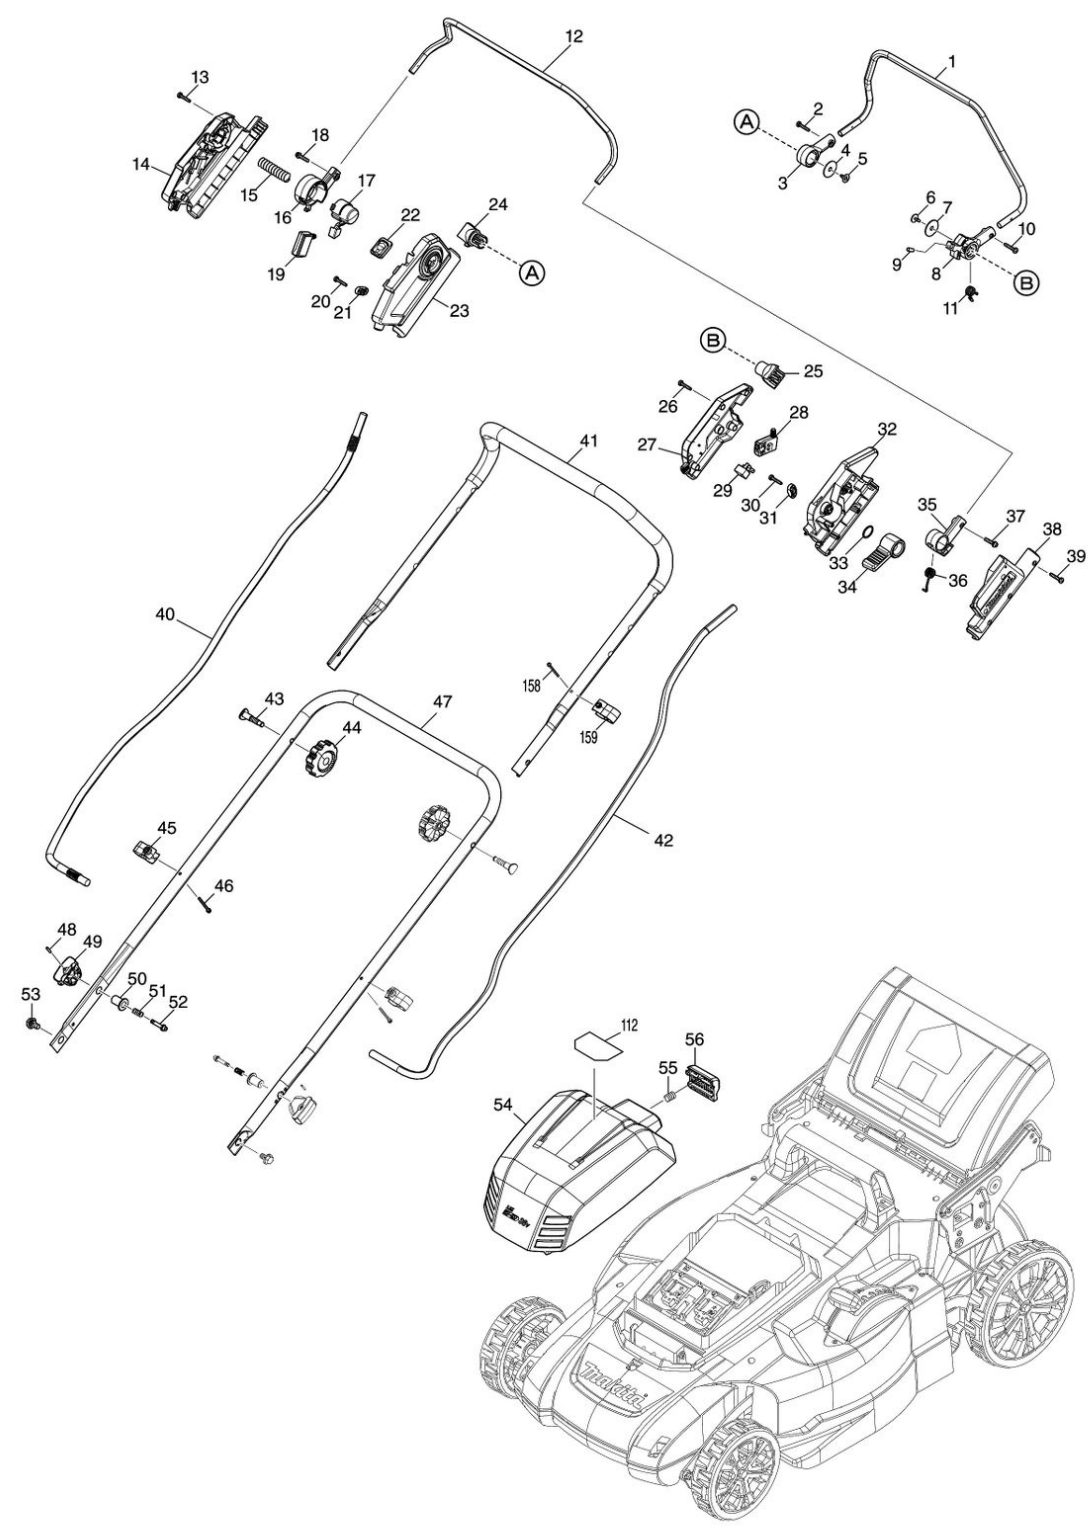

Model No.DLM539 530MM CORDLESS LAWN MOWER

Model No.DLM539 530MM CORDLESS LAWN MOWER

Model No.DLM539 530MM CORDLESS LAWN MOWER

Model No.DLM539 530MM CORDLESS LAWN MOWER