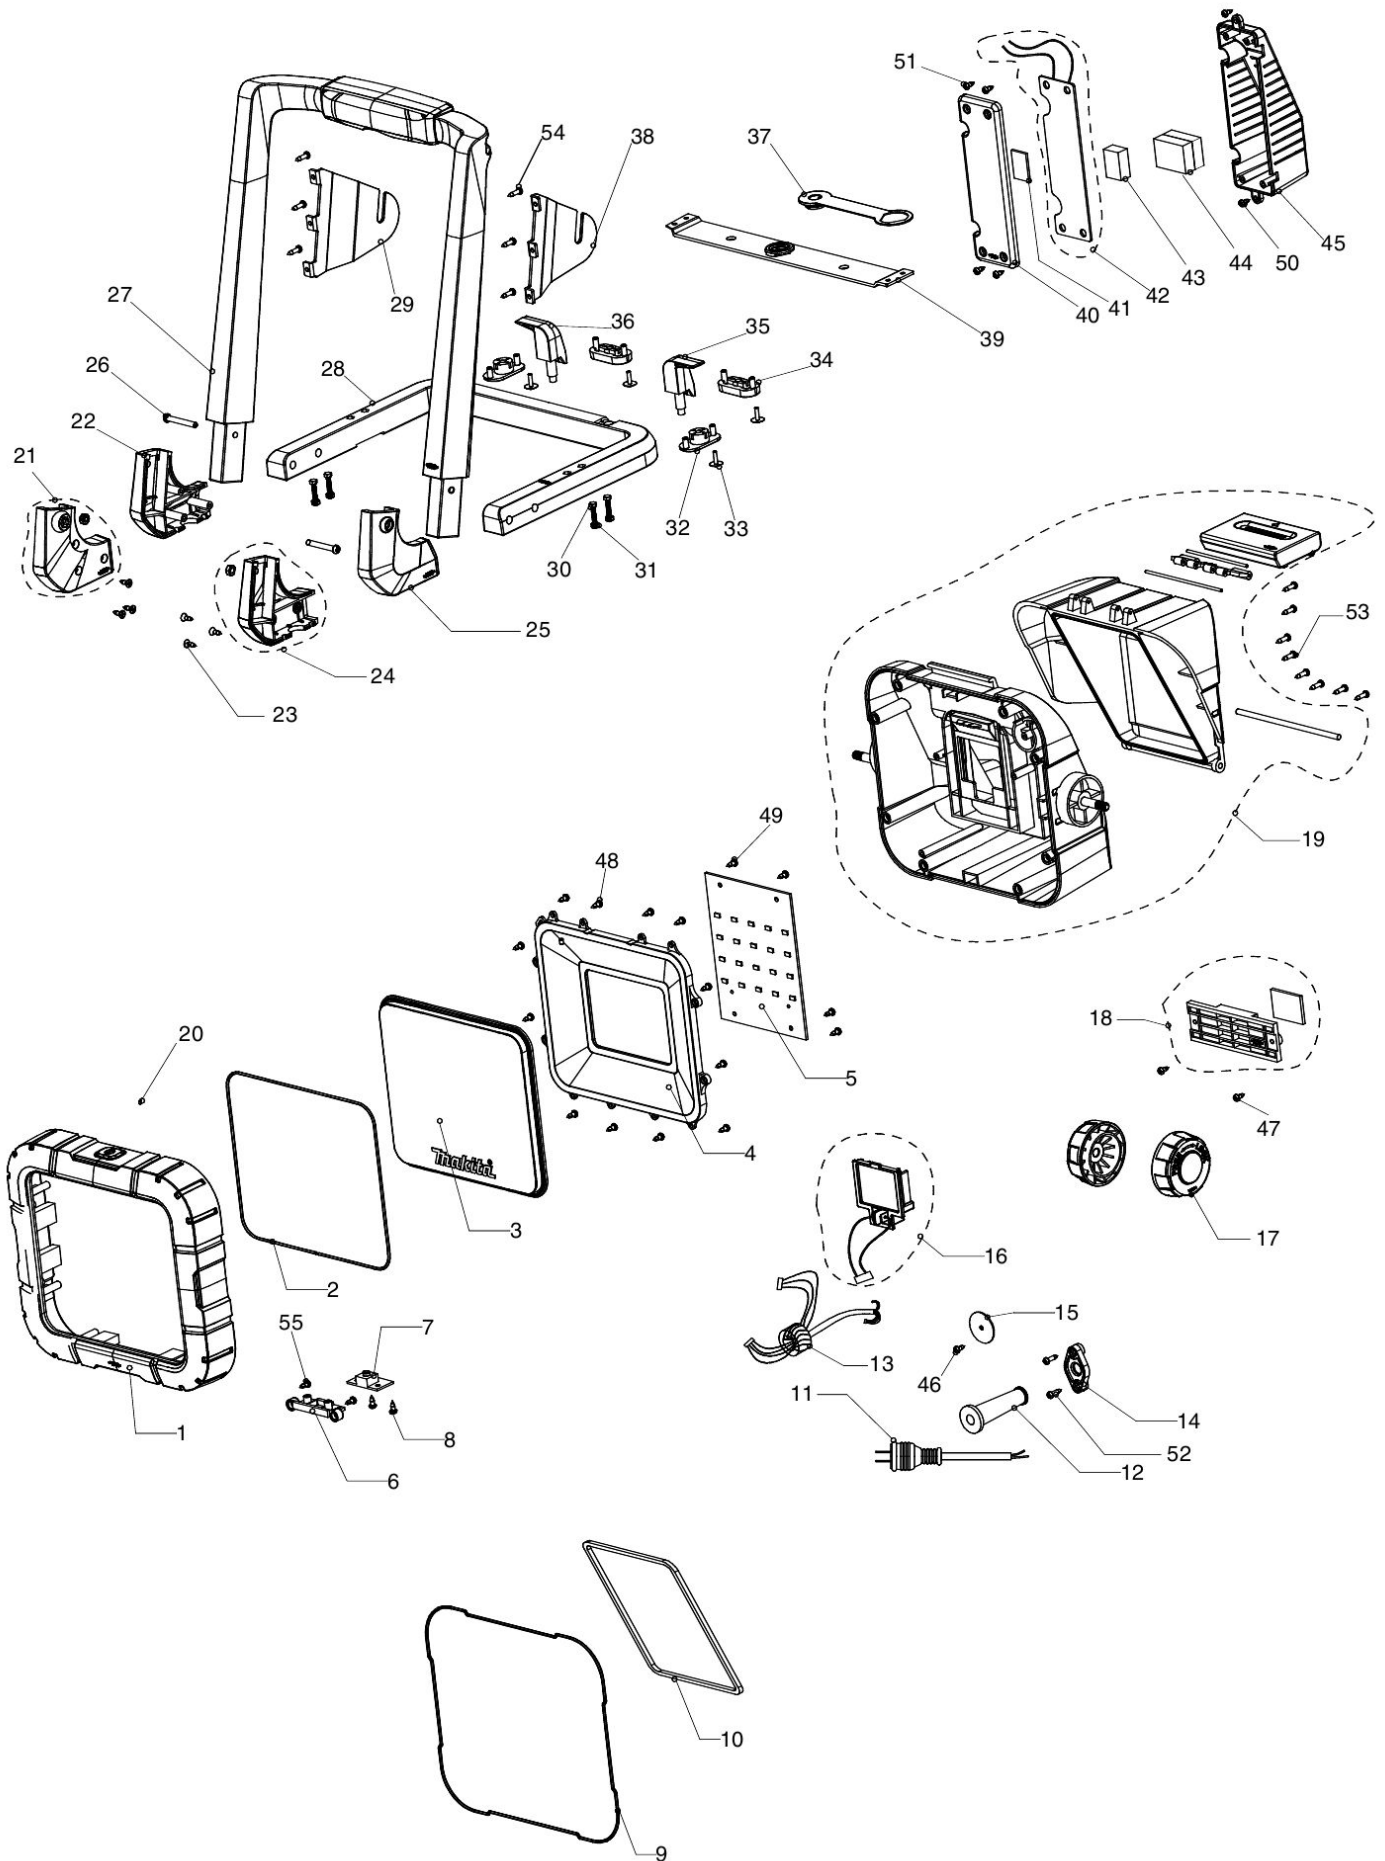

Partdrawing for DEADML805 - Bouwlamp LED

2013/12
DML805