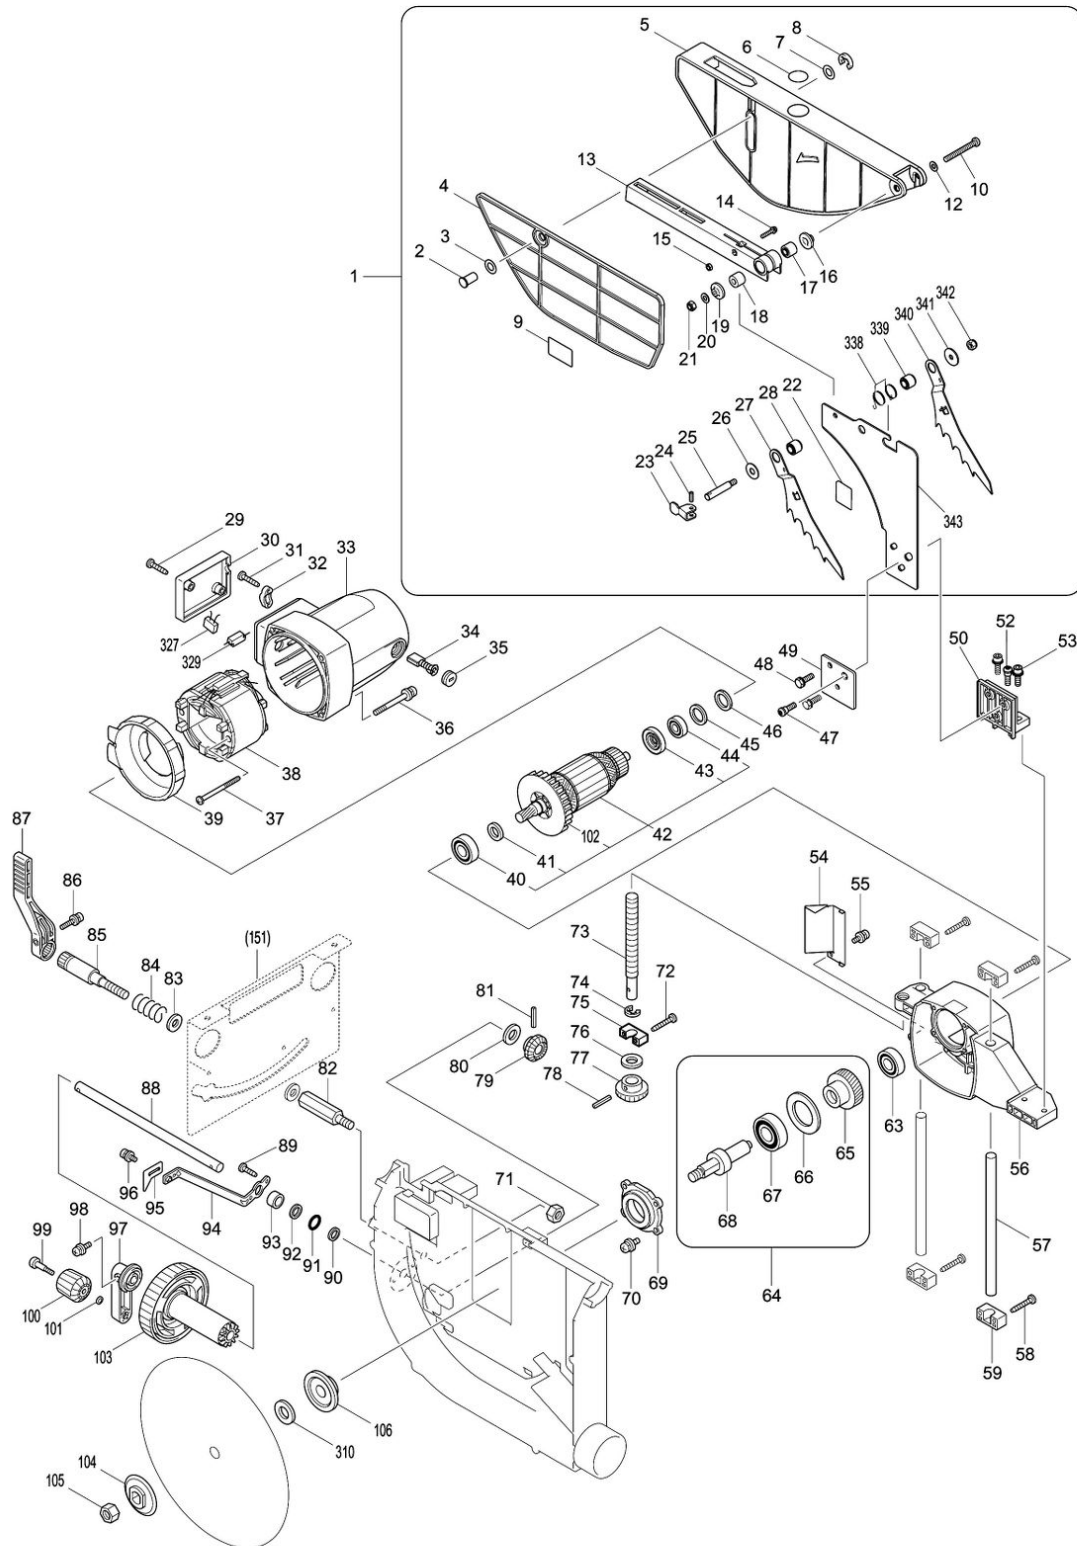

Model No.2704N 260MM TABLE SAW

Model No.2704N 260MM TABLE SAW

Model No.2704N 260MM TABLE SAW

Model No.2704N 260MM TABLE SAW