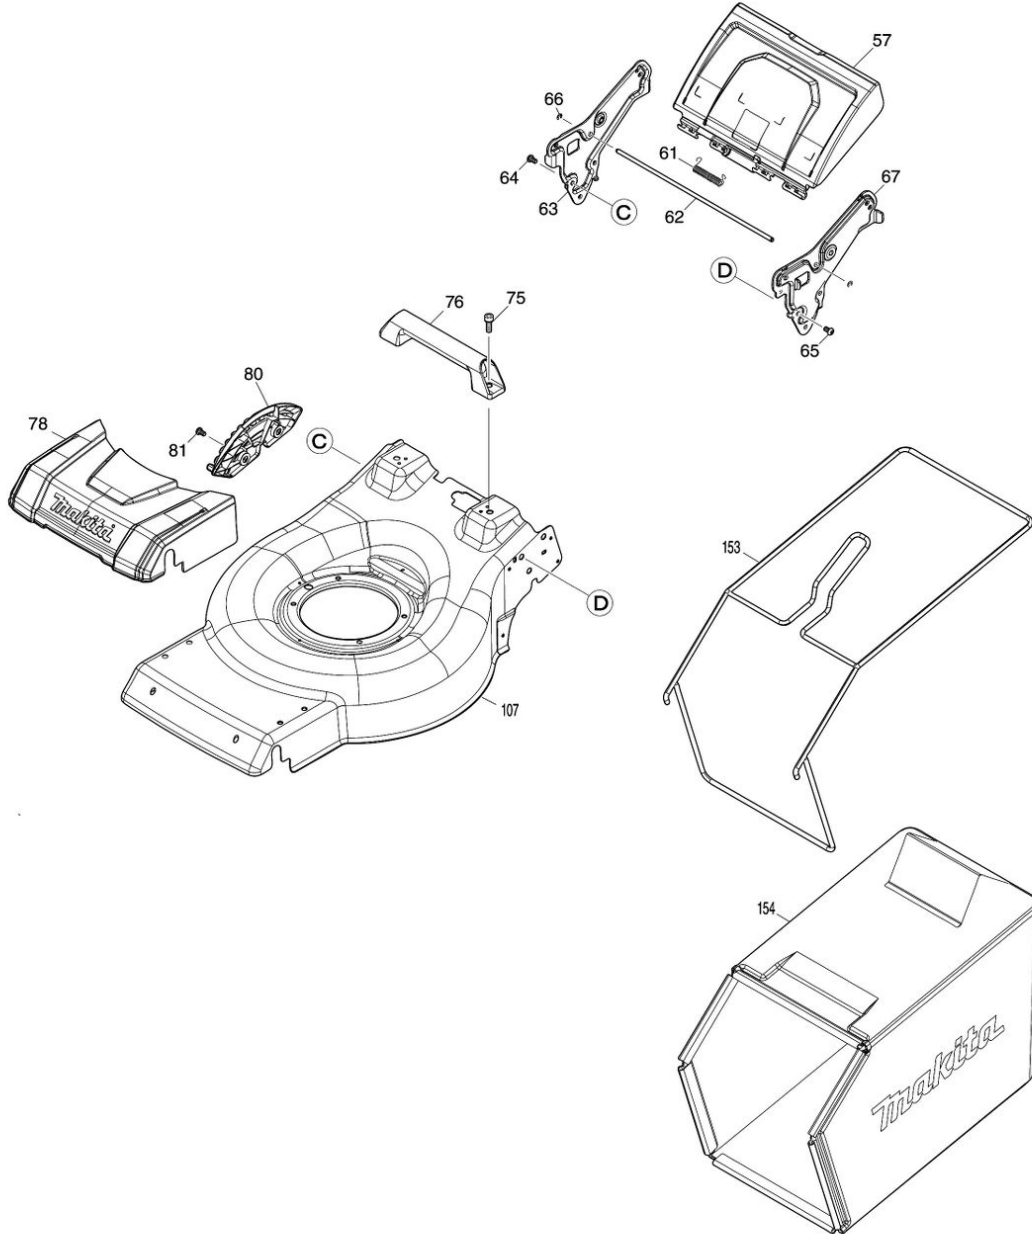

Model No.LM001G 480MM CORDLESS LAWN MOWER

Model No.LM001G 480MM CORDLESS LAWN MOWER

Model No.LM001G 480MM CORDLESS LAWN MOWER

Model No.LM001G 480MM CORDLESS LAWN MOWER