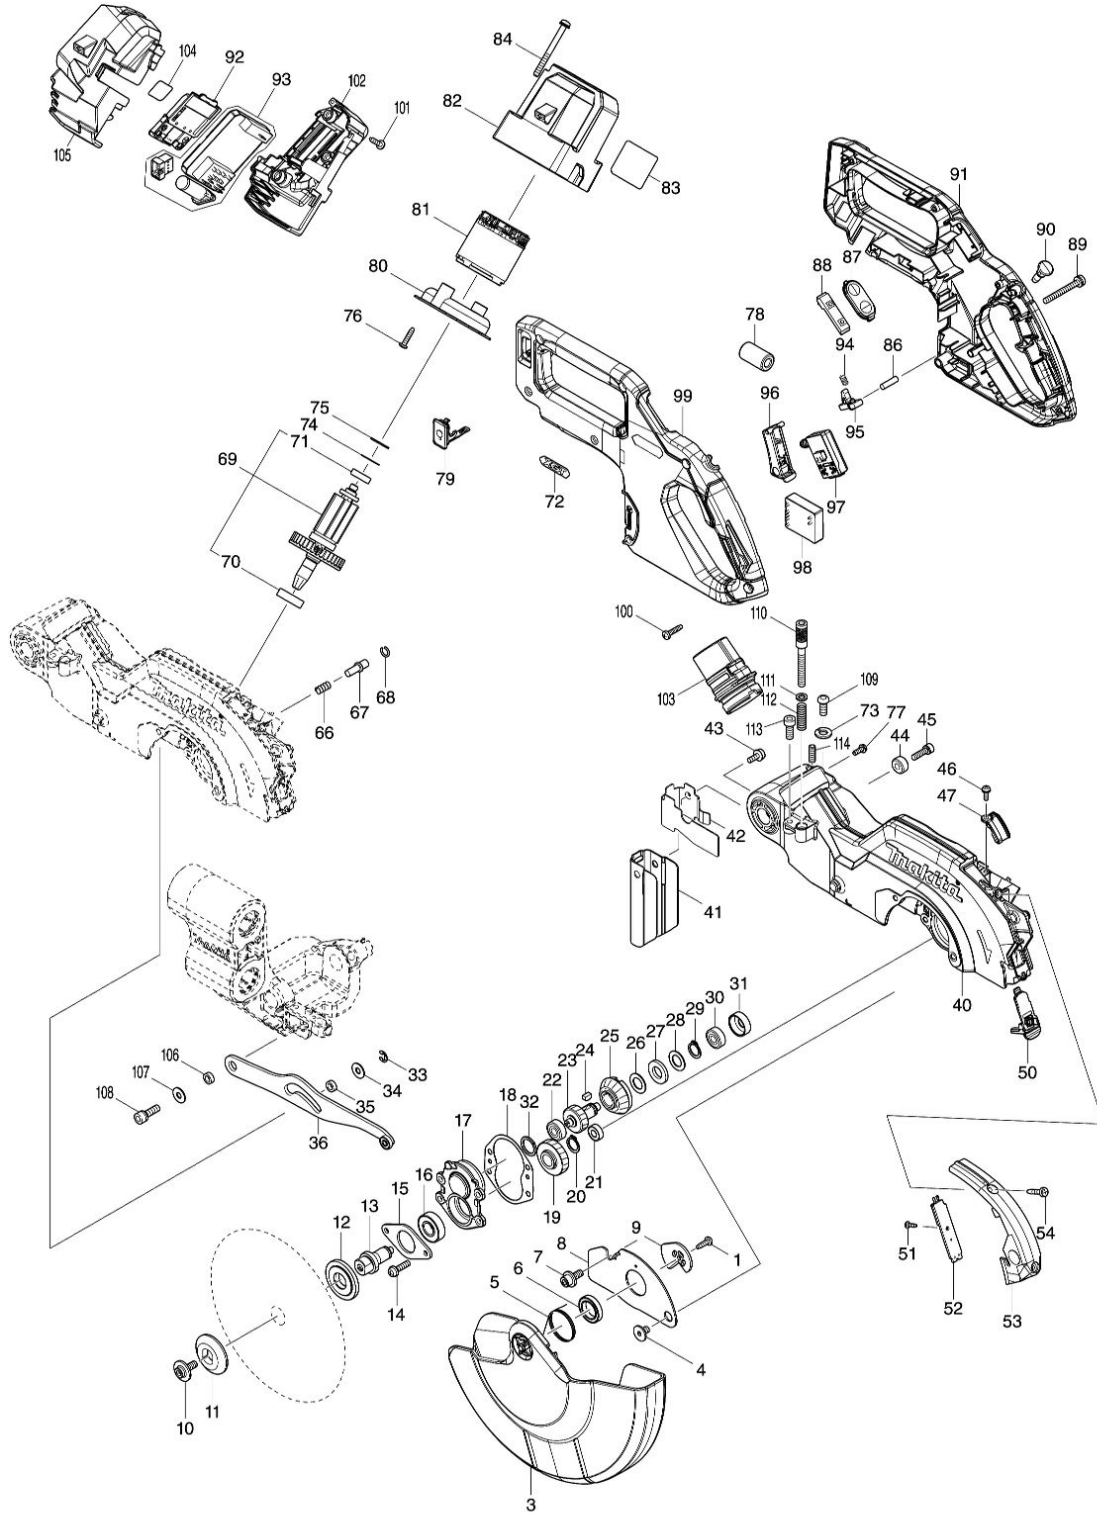

Model No.LS002G 216MM DC SLIDE CPD. MITER SAW

Model No.LS002G 216MM DC SLIDE CPD. MITER SAW