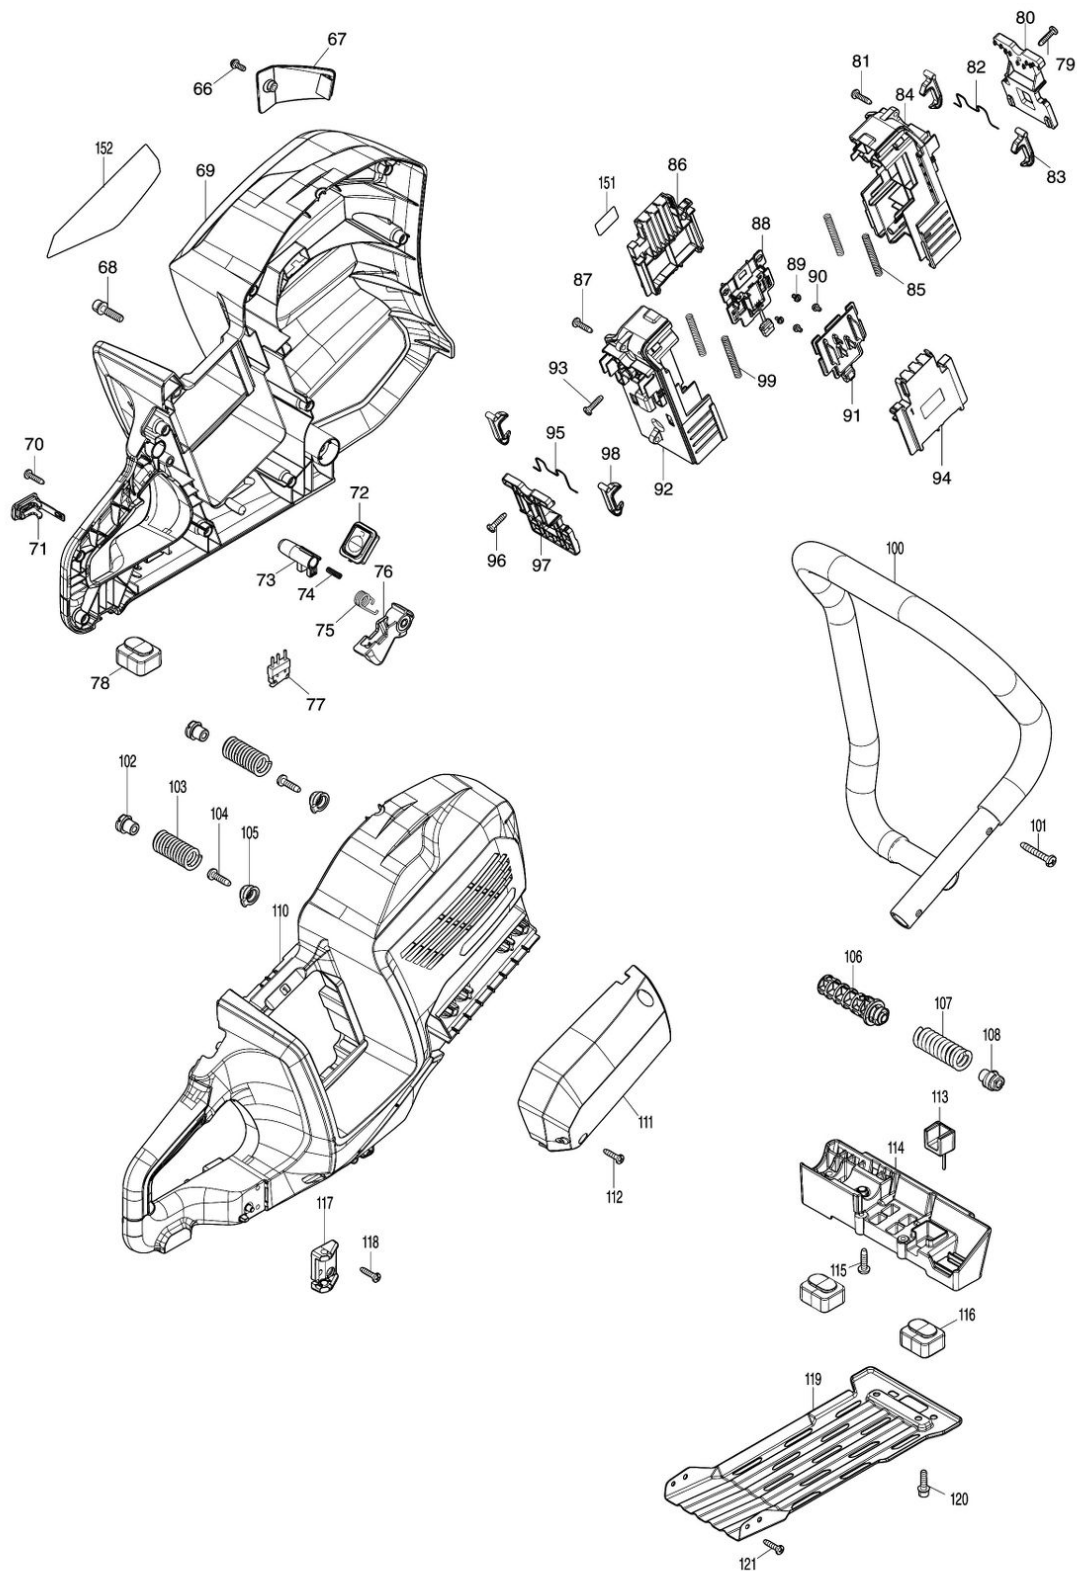

Model No.CE002G 355MM CORDLESS POWER CUTTER

Model No.CE002G 355MM CORDLESS POWER CUTTER

Model No.CE002G 355MM CORDLESS POWER CUTTER