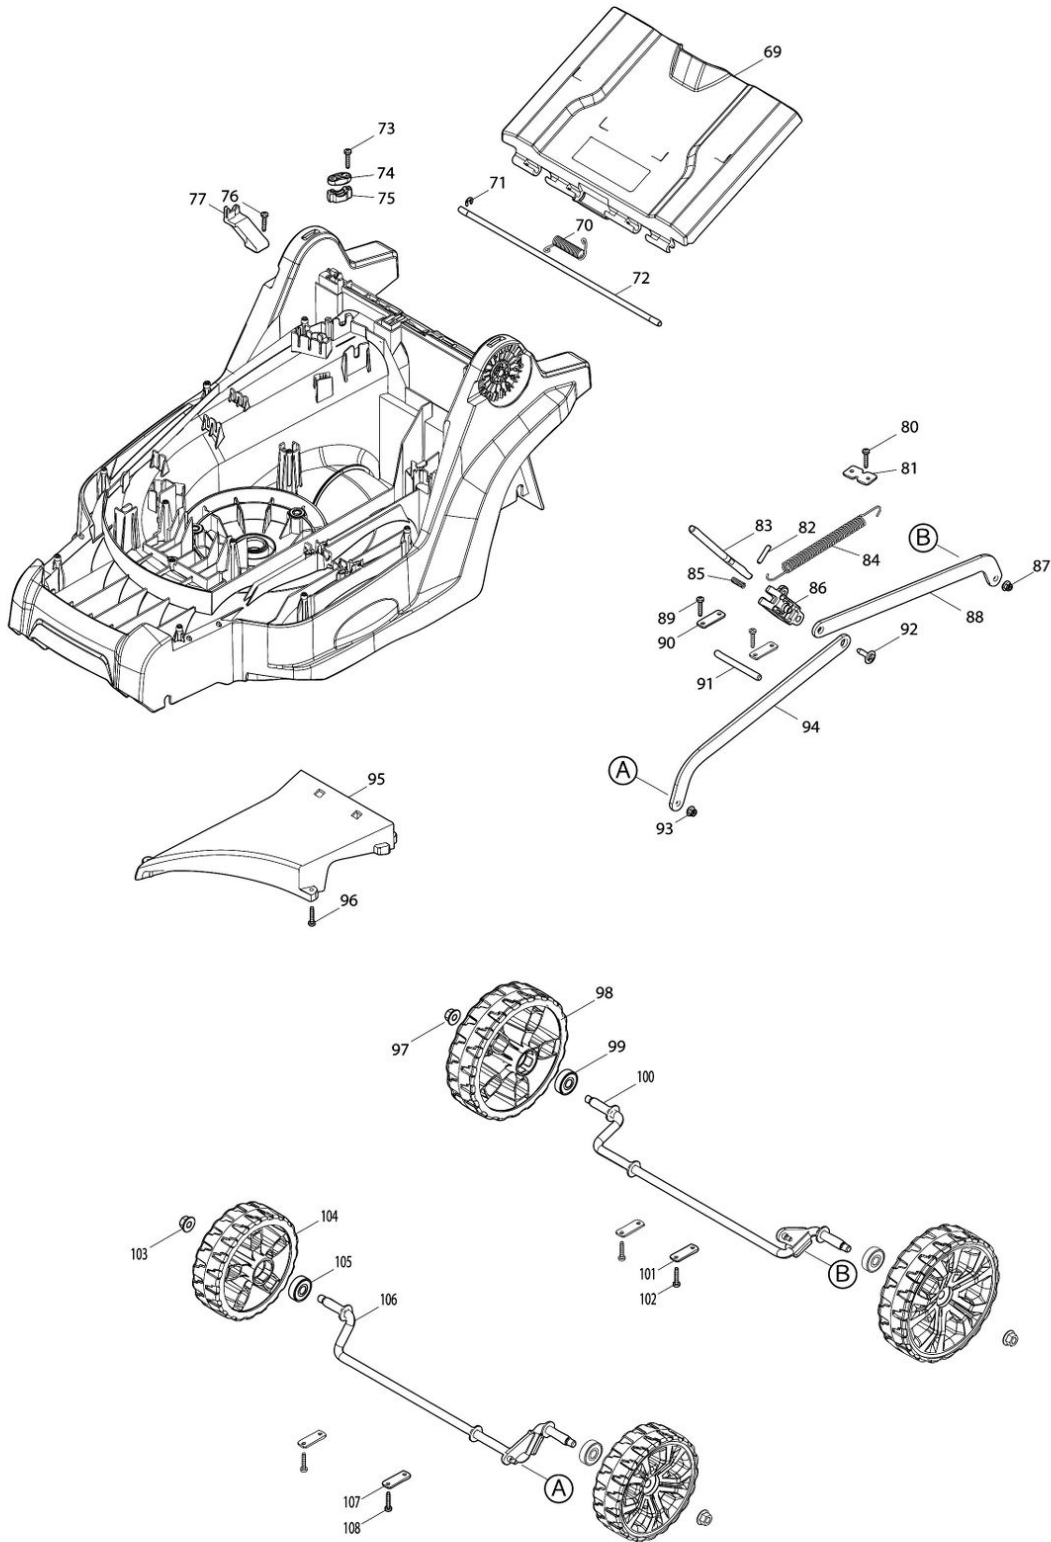

Model No.LM004G 430MM CORDLESS LAWN MOWER

Model No.LM004G 430MM CORDLESS LAWN MOWER

Model No.LM004G 430MM CORDLESS LAWN MOWER

Model No.LM004G 430MM CORDLESS LAWN MOWER