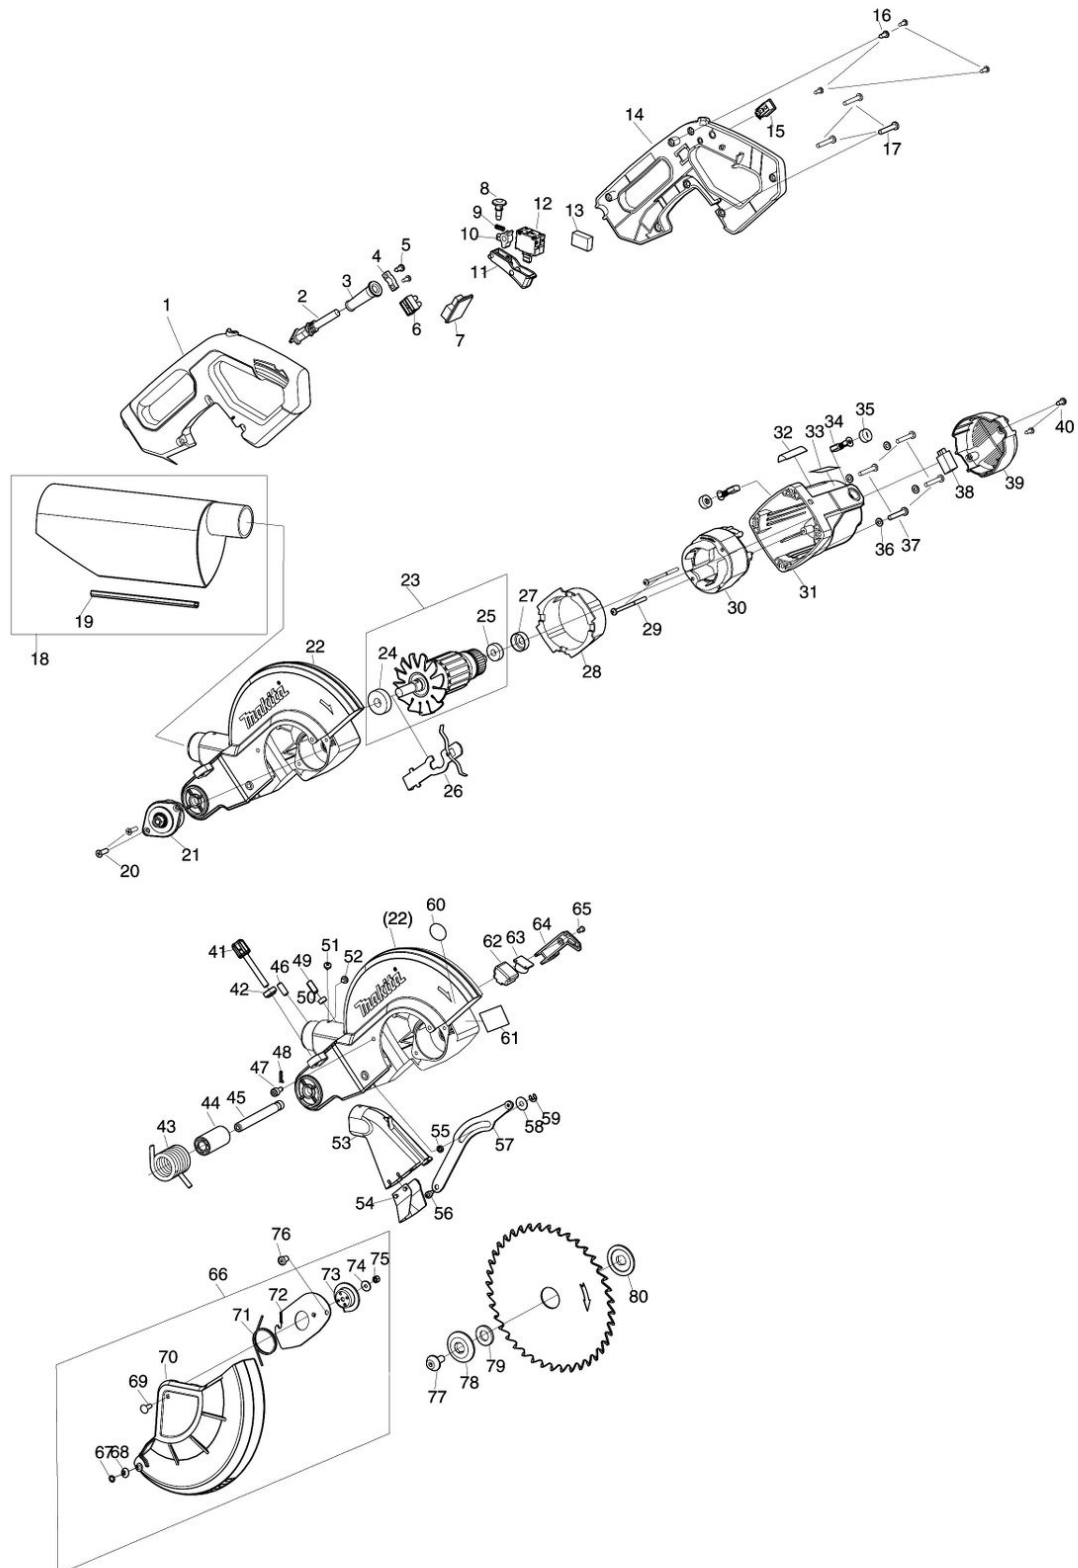

Model No.LS1110F 260MM SLIDE COMPOUND MITER SAW

Model No.LS1110F 260MM SLIDE COMPOUND MITER SAW